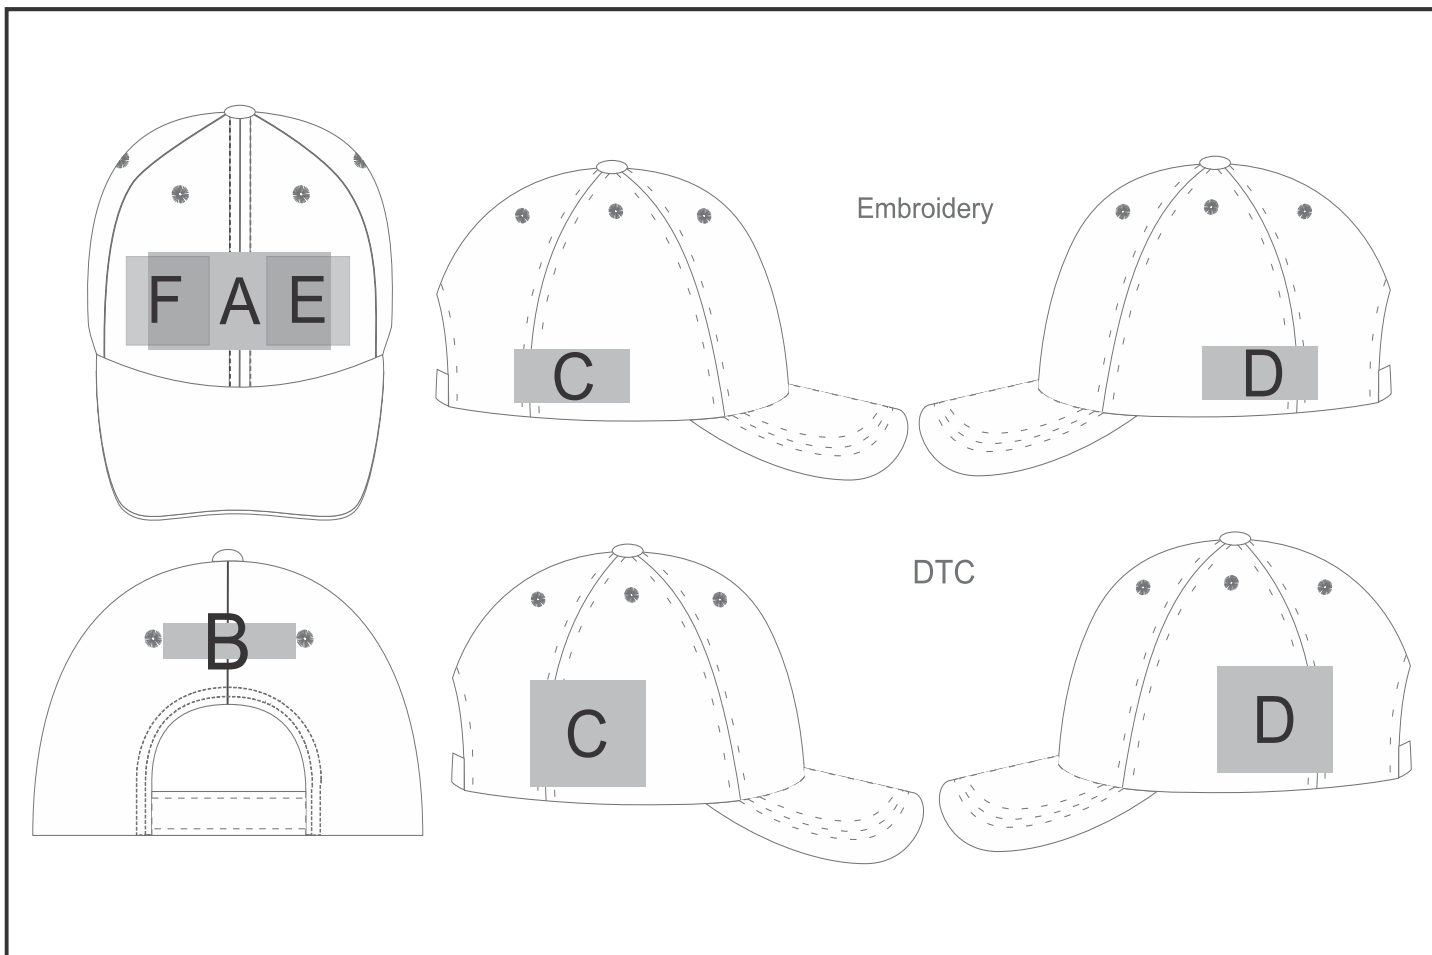

ALT-WLD

Wilderness 6 Panel Cap

Need to know:

Branding Options:

Position	Branding Method (Branding Code)	No. of Colours	Dimension
A	Digital Transfer Caps (DTC-CAP)	Full Colour	110mm wide x 55mm high
A	Embroidery (EM-CAPFRONT)	N/A	110mm wide x 55mm high
A	Silicone (STP-A)	N/A	30mm wide x 30mm high
A	Silicone (STP-B)	N/A	50mm wide x 50mm high
A	Silicone (STP-C)	N/A	80mm wide x 50mm high
A	Silicone (STP-D)	N/A	110mm wide x 40mm high

B	Digital Transfer Caps (DTC-CAP)	Full Colour	50mm wide x 20mm high
B	Embroidery (EM-CAPBACK)	N/A	80mm wide x 20mm high
B	Silicone (STP-A)	N/A	30mm wide x 20mm high
B	Silicone (STP-B)	N/A	50mm wide x 20mm high