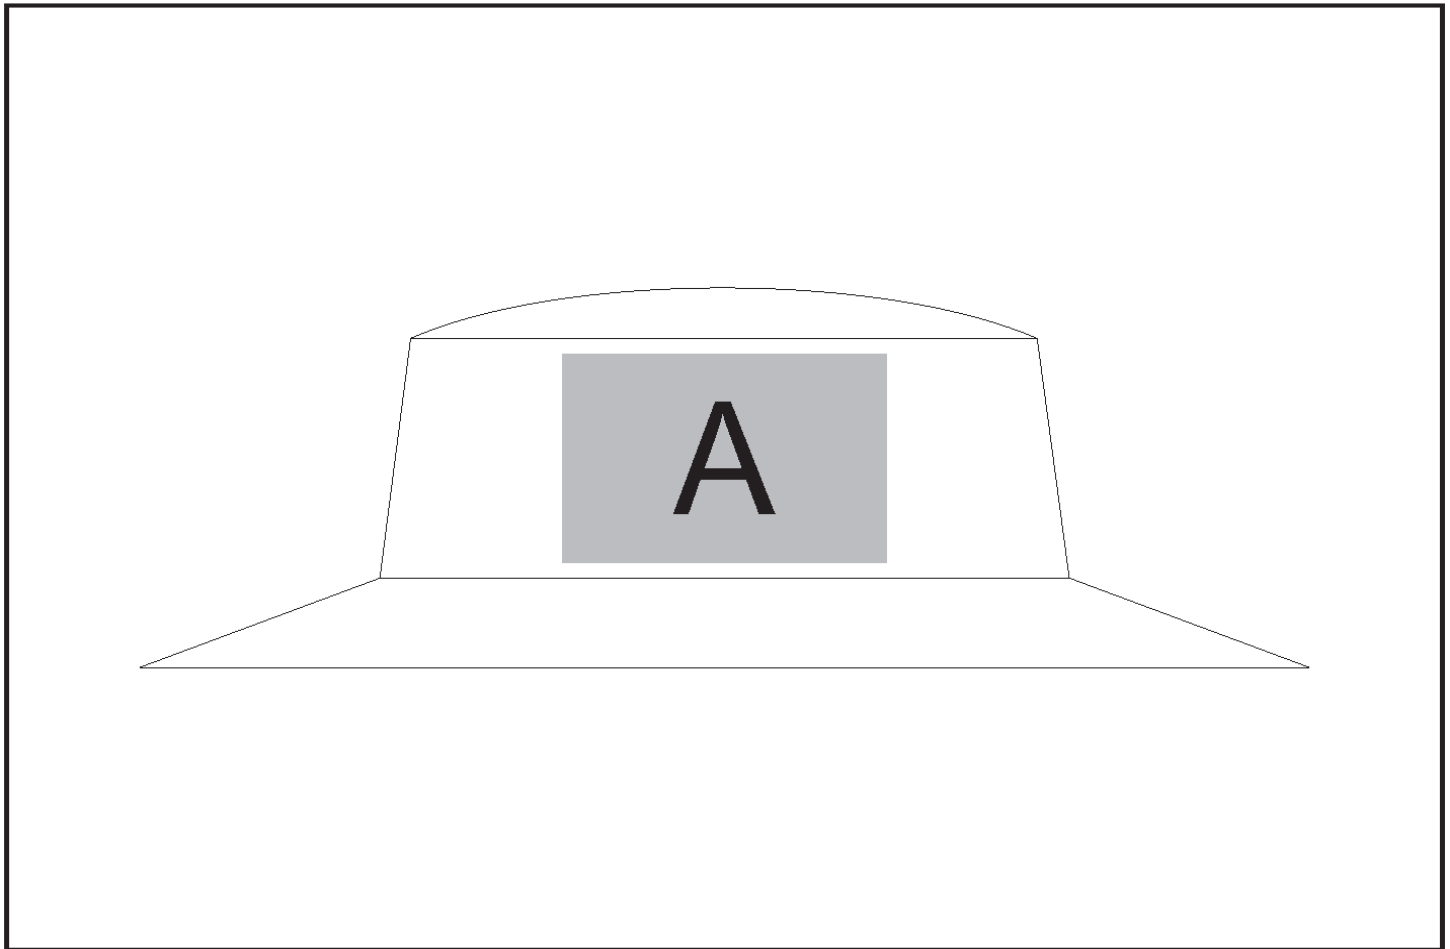

ALT-BAI

Bailey Floppy Hat

Need to know:

Branding Options:

Position	Branding Method (Branding Code)	No. of Colours	Dimension
A	Digital Transfer Caps (DTC-CAP)	Full Colour	80mm wide x 50mm high
A	Embroidery (EM-CAPFRONT)	N/A	80mm wide x 30mm high
A	Silicone (STP-A)	N/A	30mm wide x 30mm high
A	Silicone (STP-B)	N/A	50mm wide x 50mm high
A	Silicone (STP-C)	N/A	80mm wide x 50mm high
A	Screen Print (SB)	1 Colour	80mm wide x 50mm high