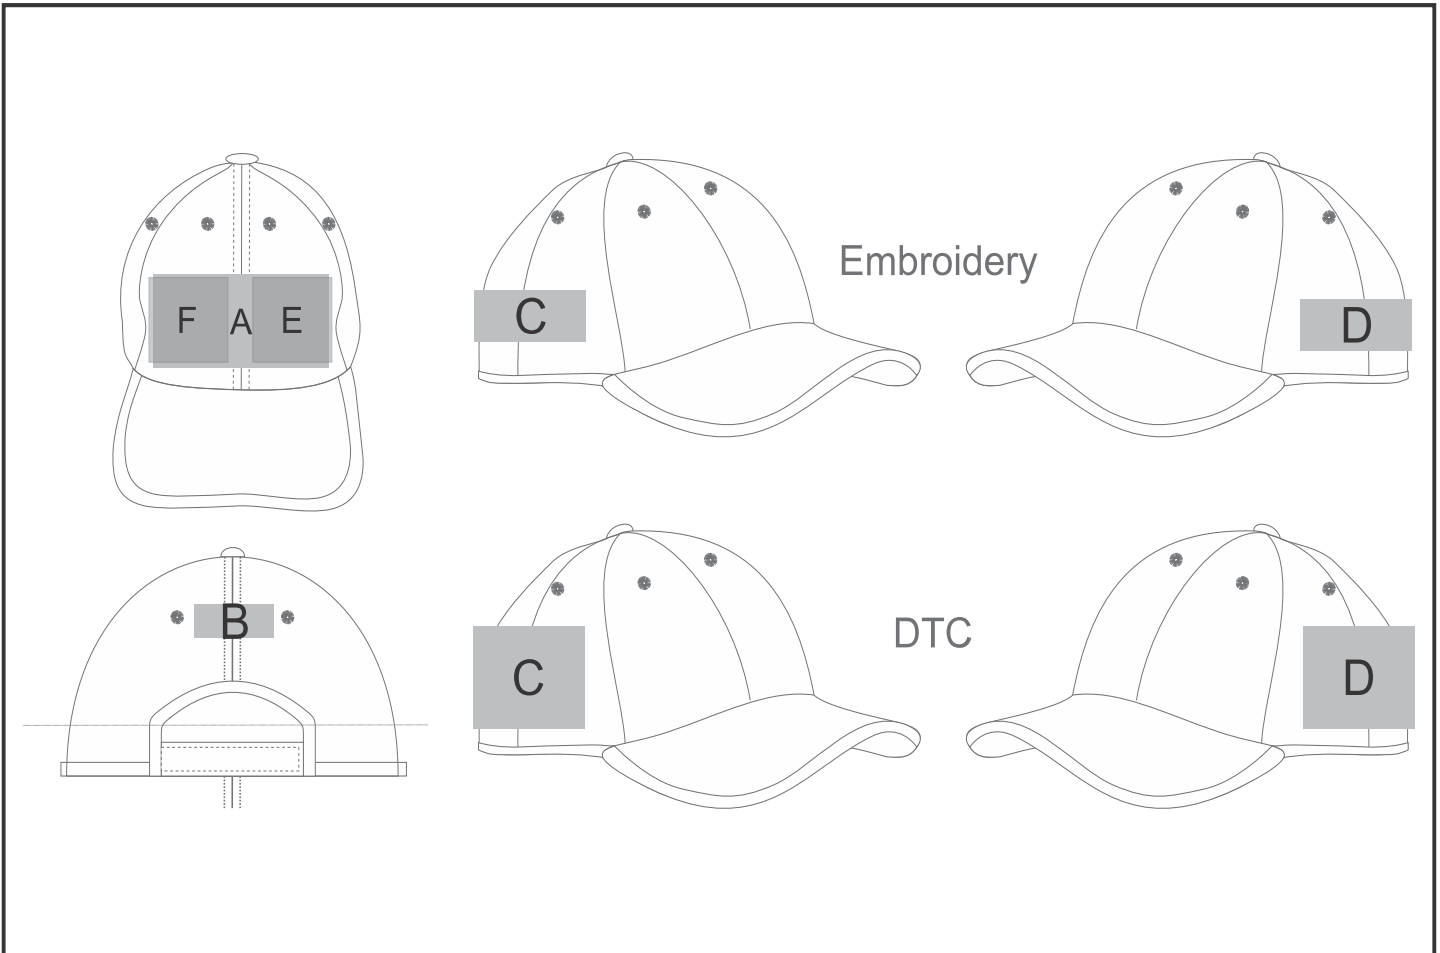

CAP-1066

Soho 6 Panel Cap

Need to know:

Branding Options:

Position	Branding Method (Branding Code)	No. of Colours	Dimension
A	Embroidery (EM-CAPFRONT)	N/A	110mm wide x 55mm high
A	Digital Transfer Caps (DTC-CAP)	Full Colour	110mm wide x 50mm high
A	Silicone (STP-A)	N/A	30mm wide x 30mm high
A	Silicone (STP-B)	N/A	50mm wide x 50mm high
A	Silicone (STP-C)	N/A	80mm wide x 50mm high
A	Silicone (STP-D)	N/A	110mm wide x 40mm high

B	Embroidery (EM-CAPBACK)	N/A	80mm wide x 20mm high
B	Digital Transfer Caps (DTC-CAP)	Full Colour	50mm wide x 20mm high
B	Silicone (STP-A)	N/A	30mm wide x 20mm high
B	Silicone (STP-B)	N/A	50mm wide x 20mm high

C	Embroidery (EM-CAPSIDE)	N/A	70mm wide x 30mm high
C	Digital Transfer Caps (DTC-CAP)	Full Colour	70mm wide x 60mm high
C	Silicone (STP-A)	N/A	30mm wide x 30mm high
C	Silicone (STP-B)	N/A	50mm wide x 50mm high
C	Silicone (STP-C)	N/A	70mm wide x 50mm high

D	Embroidery (EM-CAPSIDE)	N/A	70mm wide x 30mm high
D	Digital Transfer Caps (DTC-CAP)	Full Colour	70mm wide x 60mm high
D	Silicone (STP-A)	N/A	30mm wide x 30mm high
D	Silicone (STP-B)	N/A	50mm wide x 50mm high
D	Silicone (STP-C)	N/A	70mm wide x 50mm high