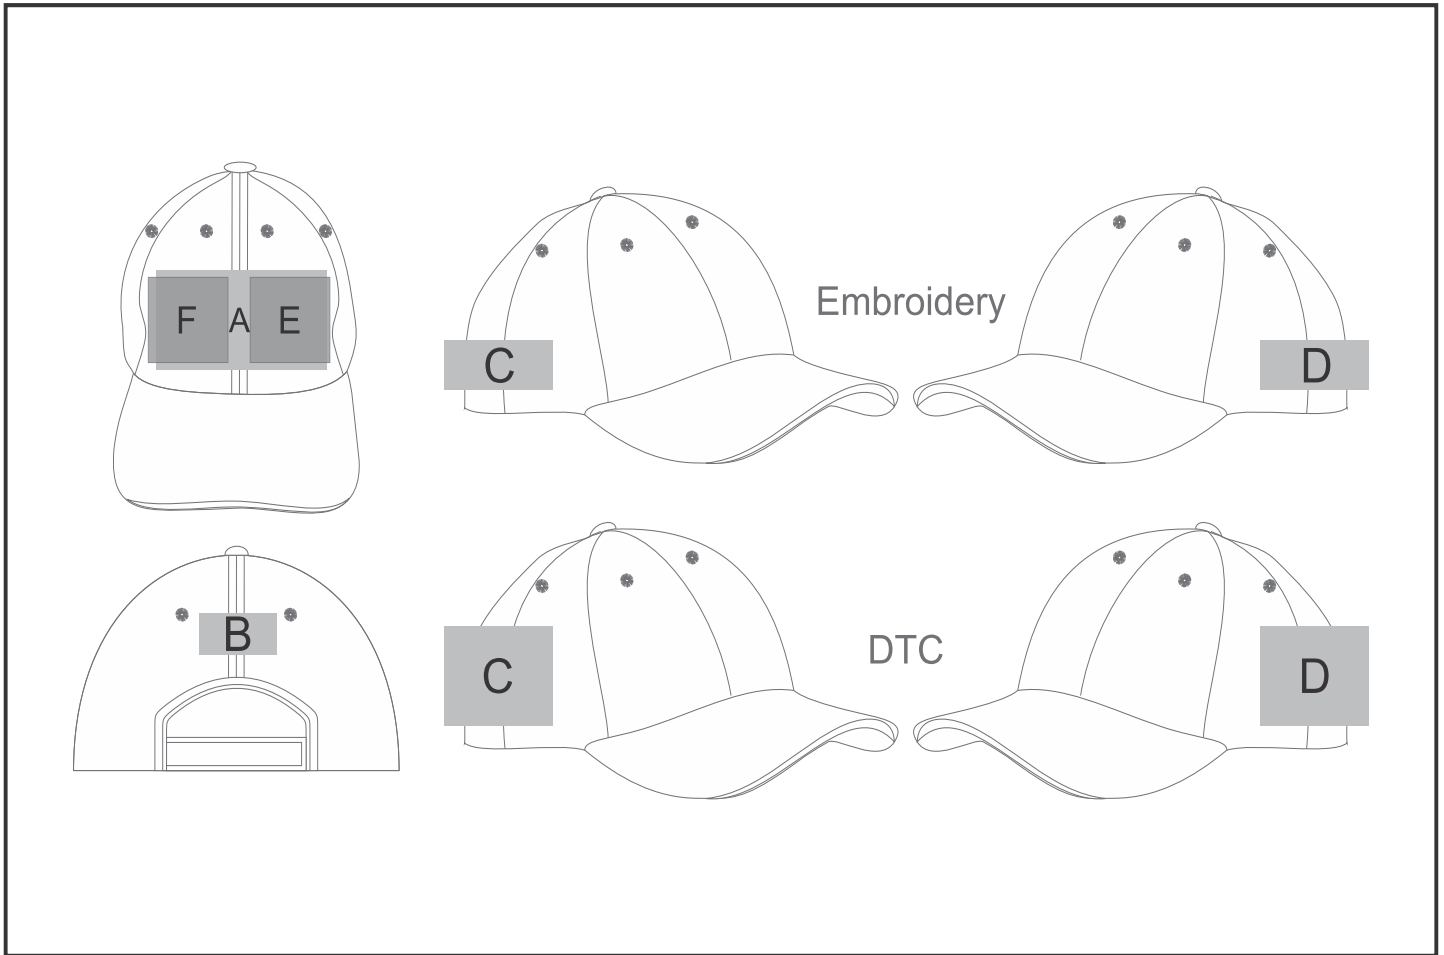

## Detroit 6 Panel Cap

B	Digital Transfer Caps (DTC-CAP)	Full Colour	50mm wide x 20mm high
B	Embroidery (EM-CAPBACK)	N/A	80mm wide x 20mm high
B	Silicone (STP-A)	N/A	30mm wide x 20mm high

B	Silicone (STP-B)	N/A	50mm wide x 20mm high
---	------------------	-----	-----------------------

C	Digital Transfer Caps (DTC-CAP)	Full Colour	70mm wide x 60mm high
C	Embroidery (EM-CAPSIDE)	N/A	70mm wide x 30mm high
C	Silicone (STP-A)	N/A	30mm wide x 30mm high
C	Silicone (STP-B)	N/A	50mm wide x 50mm high
C	Silicone (STP-C)	N/A	70mm wide x 60mm high

D	Digital Transfer Caps (DTC-CAP)	Full Colour	70mm wide x 60mm high
D	Embroidery (EM-CAPSIDE)	N/A	70mm wide x 30mm high
D	Silicone (STP-A)	N/A	30mm wide x 30mm high
D	Silicone (STP-B)	N/A	50mm wide x 50mm high
D	Silicone (STP-C)	N/A	70mm wide x 60mm high