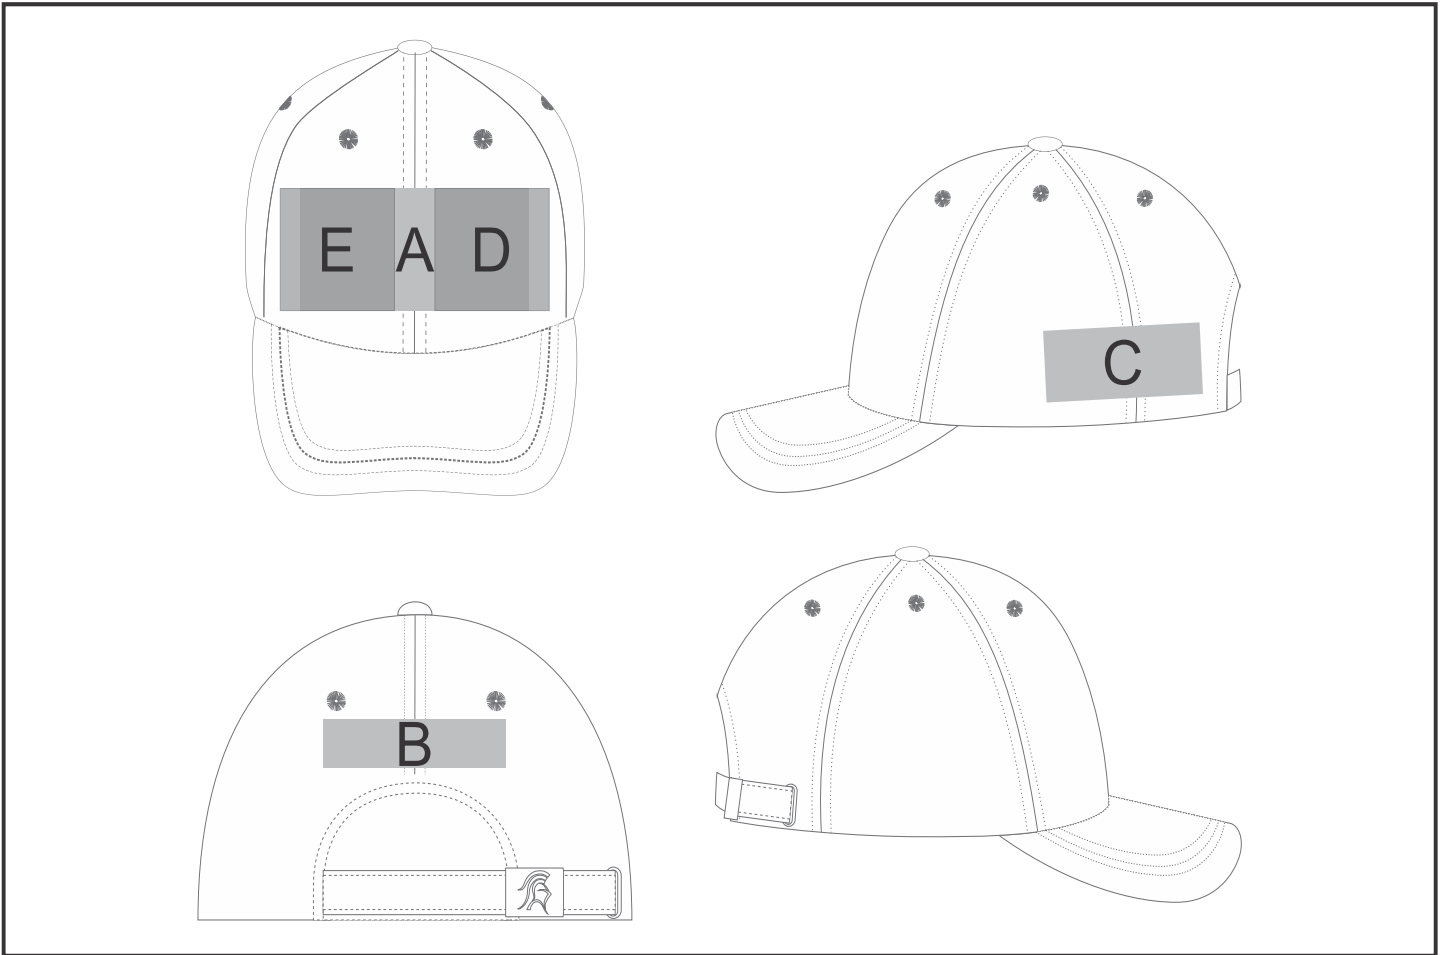

## Torrey 6 Panel Cap

### Need to know:

- No Branding on Right Side due to the closure of the cap.
- **DTC:** No fine details branded over seam.

### Branding Options:

Position	Branding Method (Branding Code)	No. of Colours	Dimension
A	Embroidery (EM-CAPFRONT)	N/A	110mm wide x 55mm high
A	Digital Transfer Caps (DTC-CAP)	Full Colour	110mm wide x 50mm high
A	Silicone (STP-A)	N/A	30mm wide x 30mm high
A	Silicone (STP-B)	N/A	50mm wide x 50mm high
A	Silicone (STP-C)	N/A	80mm wide x 50mm high
A	Silicone (STP-D)	N/A	110mm wide x 50mm high

B	Embroidery (EM-CAPBACK)	N/A	80mm wide x 20mm high
B	Digital Transfer Caps (DTC-CAP)	Full Colour	50mm wide x 20mm high
B	Silicone (STP-A)	N/A	30mm wide x 20mm high

B	Silicone (STP-B)	N/A	50mm wide x 20mm high
---	------------------	-----	-----------------------