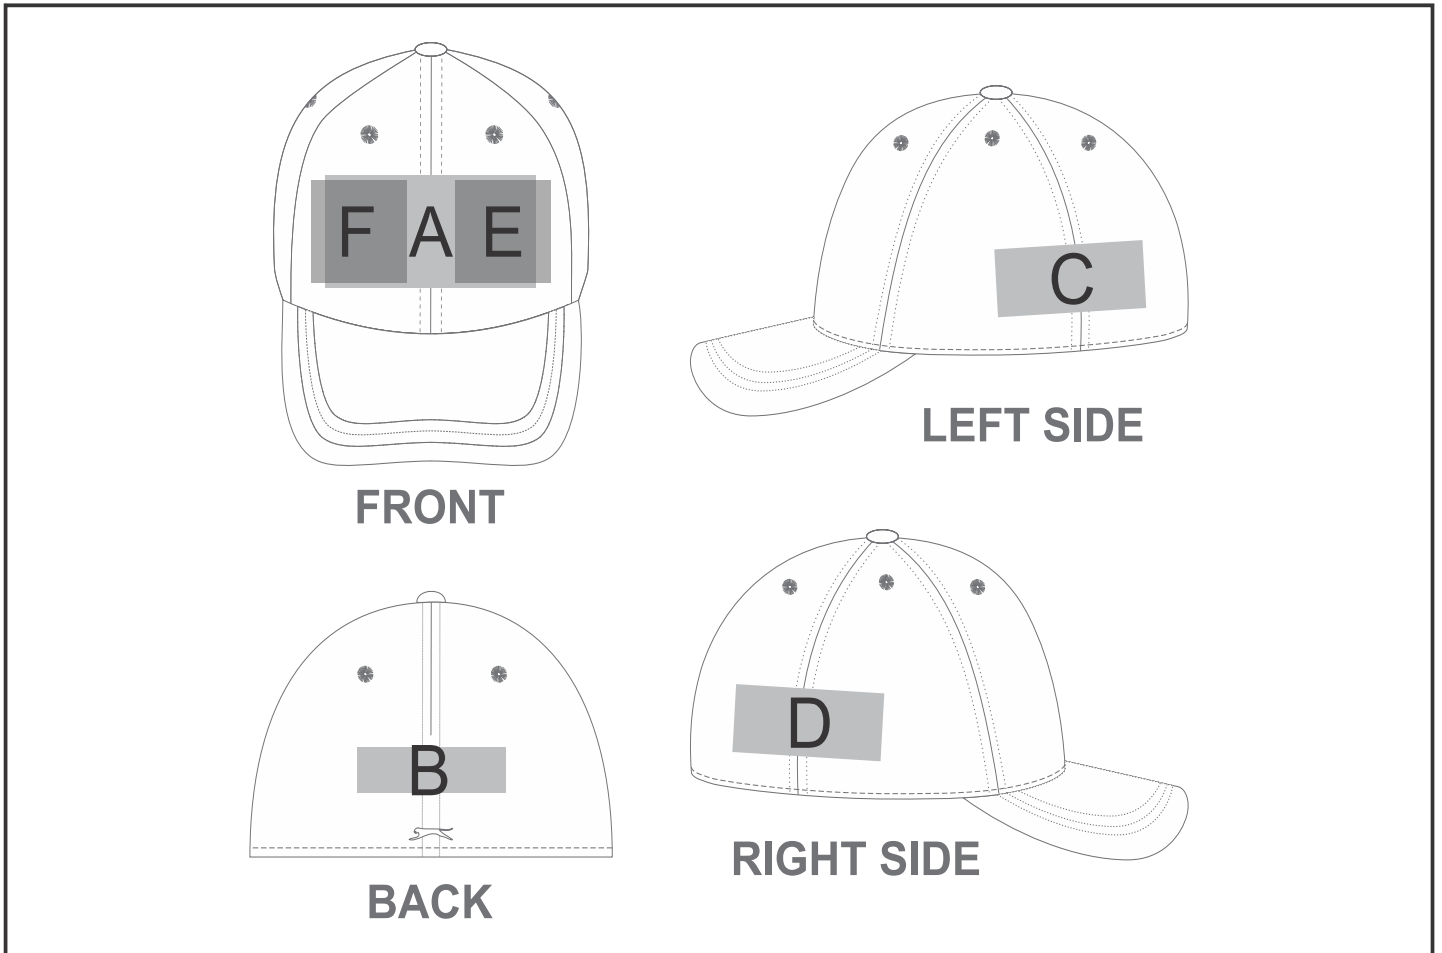

HS-SL-54-C

Ace 6 Panel Fitted Cap

Need to know:

- **DTC:** Fine Detail will not stick over Seam.

Branding Options:

Position	Branding Method (Branding Code)	No. of Colours	Dimension
A	Embroidery (EM-CAPFRONT)	N/A	110mm wide x 55mm high
A	Digital Transfer Caps (DTC-CAP)	Full Colour	110mm wide x 50mm high
A	Silicone (STP-A)	N/A	30mm wide x 30mm high
A	Silicone (STP-B)	N/A	50mm wide x 50mm high
A	Silicone (STP-C)	N/A	80mm wide x 50mm high
A	Silicone (STP-D)	N/A	100mm wide x 50mm high

B	Embroidery (EM-CAPBACK)	N/A	80mm wide x 20mm high
B	Digital Transfer Caps (DTC-CAP)	Full Colour	50mm wide x 20mm high

B	Silicone (STP-A)	N/A	30mm wide x 20mm high
B	Silicone (STP-B)	N/A	50mm wide x 20mm high

C	Embroidery (EM-CAPSIDE)	N/A	70mm wide x 30mm high
C	Digital Transfer Caps (DTC-CAP)	Full Colour	70mm wide x 30mm high
C	Silicone (STP-A)	N/A	30mm wide x 30mm high
C	Silicone (STP-B)	N/A	50mm wide x 30mm high
C	Silicone (STP-C)	N/A	70mm wide x 30mm high

D	Embroidery (EM-CAPSIDE)	N/A	70mm wide x 30mm high
D	Digital Transfer Caps (DTC-CAP)	Full Colour	70mm wide x 30mm high
D	Silicone (STP-A)	N/A	30mm wide x 30mm high
D	Silicone (STP-B)	N/A	50mm wide x 30mm high
D	Silicone (STP-C)	N/A	70mm wide x 30mm high