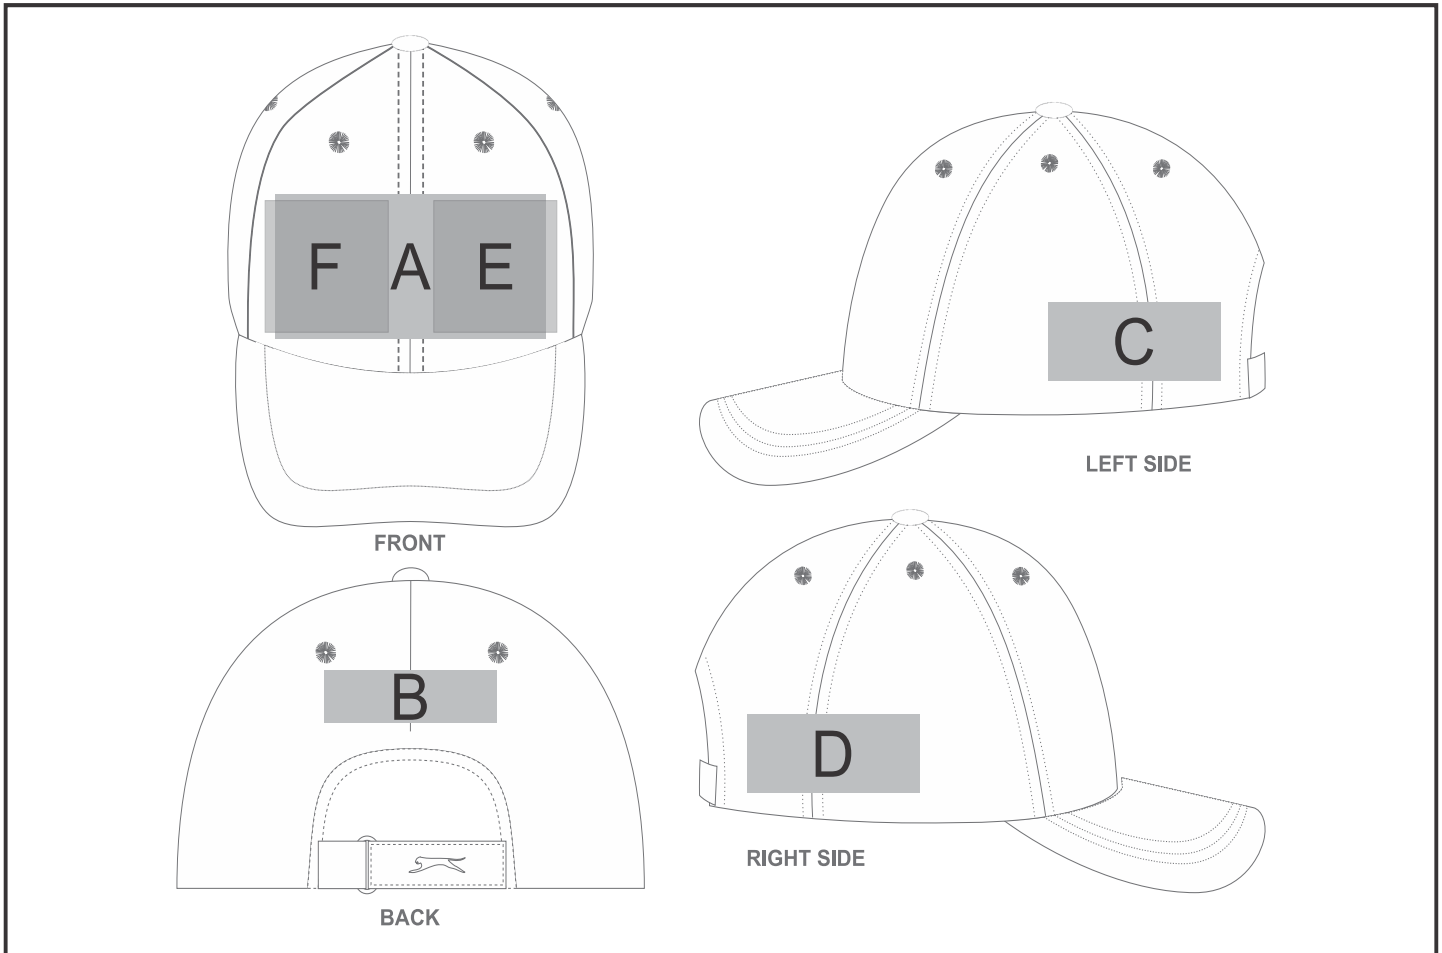

HS-SL-56-C

Fairway 6 Panel Cap

Need to know:

- **DTC:** Fine Detail will not stick over seams.

Branding Options:

Position	Branding Method (Branding Code)	No. of Colours	Dimension
A	Embroidery (EM-CAPFRONT)	N/A	110mm wide x 55mm high
A	Digital Transfer Caps (DTC-CAP)	Full Colour	110mm wide x 50mm high
A	Silicone (STP-A)	N/A	30mm wide x 30mm high
A	Silicone (STP-B)	N/A	50mm wide x 50mm high
A	Silicone (STP-C)	N/A	80mm wide x 50mm high
A	Silicone (STP-D)	N/A	110mm wide x 50mm high

B	Embroidery (EM-CAPBACK)	N/A	70mm wide x 20mm high
B	Digital Transfer Caps (DTC-CAP)	Full Colour	50mm wide x 20mm high
B	Silicone (STP-A)	N/A	30mm wide x 20mm high

B	Silicone (STP-B)	N/A	50mm wide x 20mm high
---	------------------	-----	-----------------------

C	Embroidery (EM-CAPSIDE)	N/A	70mm wide x 30mm high
C	Digital Transfer Caps (DTC-CAP)	Full Colour	70mm wide x 30mm high
C	Silicone (STP-A)	N/A	30mm wide x 30mm high
C	Silicone (STP-B)	N/A	50mm wide x 30mm high
C	Silicone (STP-C)	N/A	70mm wide x 30mm high

D	Embroidery (EM-CAPSIDE)	N/A	70mm wide x 30mm high
D	Digital Transfer Caps (DTC-CAP)	Full Colour	70mm wide x 30mm high
D	Silicone (STP-A)	N/A	30mm wide x 30mm high
D	Silicone (STP-B)	N/A	50mm wide x 30mm high
D	Silicone (STP-C)	N/A	70mm wide x 30mm high