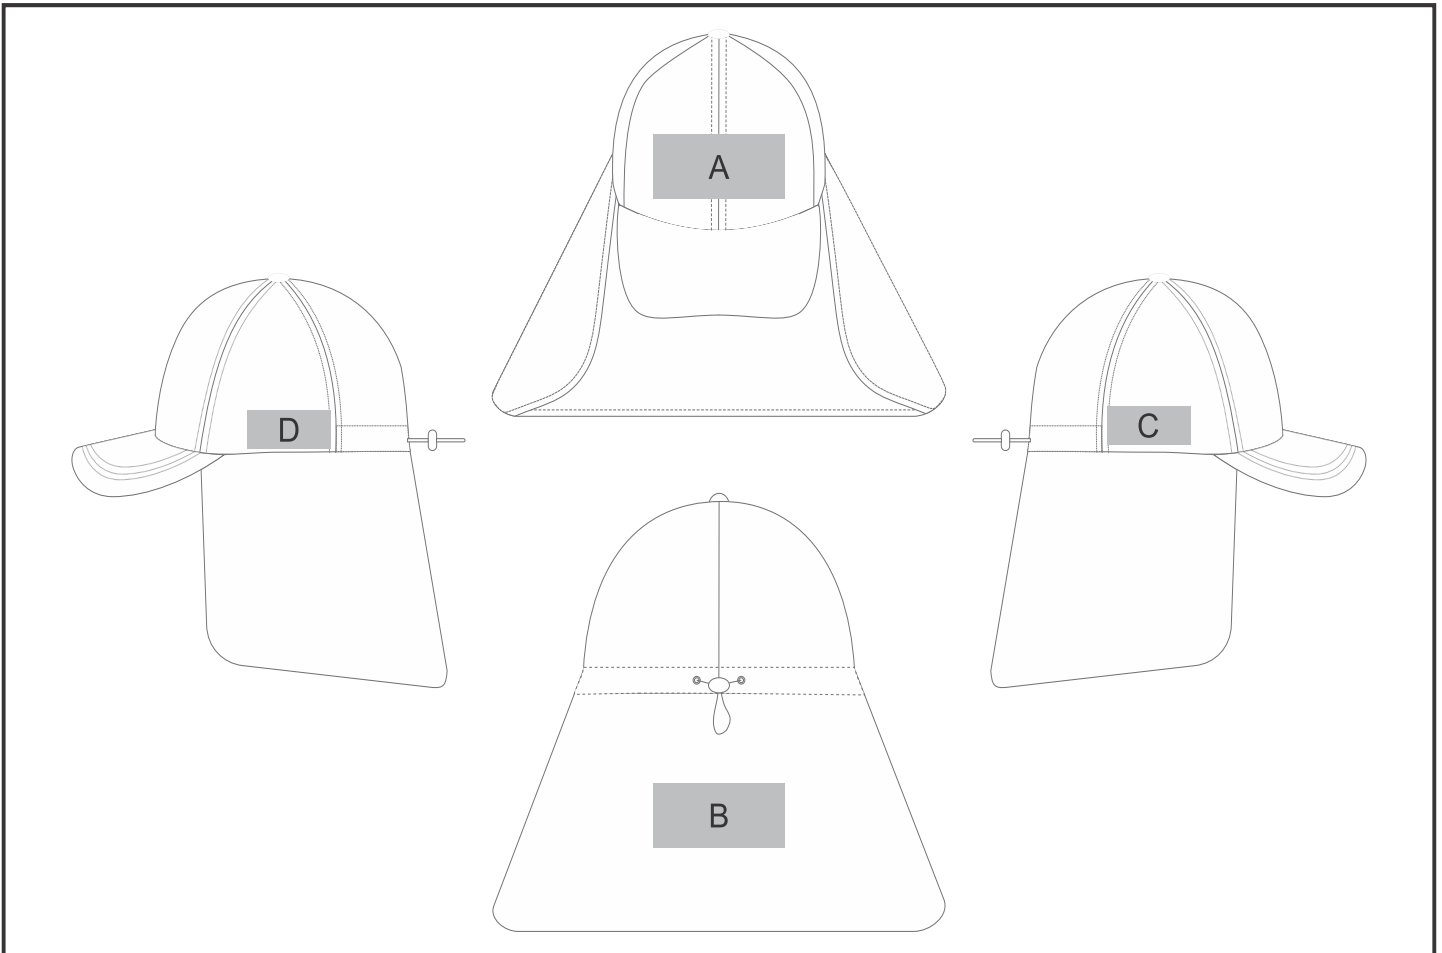

# HS-UT-61-C

Jabula Cap - 6 Panel

## Branding Options:

Position	Branding Method (Branding Code)	No. of Colours	Dimension
A	Embroidery (EM-CAPFRONT)	N/A	110mm wide x 55mm high
A	Digital Transfer Caps (DTC-CAP)	Full Colour	110mm wide x 50mm high
B	Embroidery (EM-CAPBACK)	N/A	110mm wide x 80mm high
B	Screen Print (SA)	2 Colours	160mm wide x 70mm high
B	Digital Transfer Caps (DTC-CAP)	Full Colour	110mm wide x 100mm high
C	Embroidery (EM-CAPSIDE)	N/A	70mm wide x 30mm high
C	Digital Transfer Caps (DTC-CAP)	Full Colour	70mm wide x 30mm high

D	Embroidery (EM-CAPSIDE)	N/A	70mm wide x 30mm high
D	Digital Transfer Caps (DTC-CAP)	Full Colour	70mm wide x 30mm high