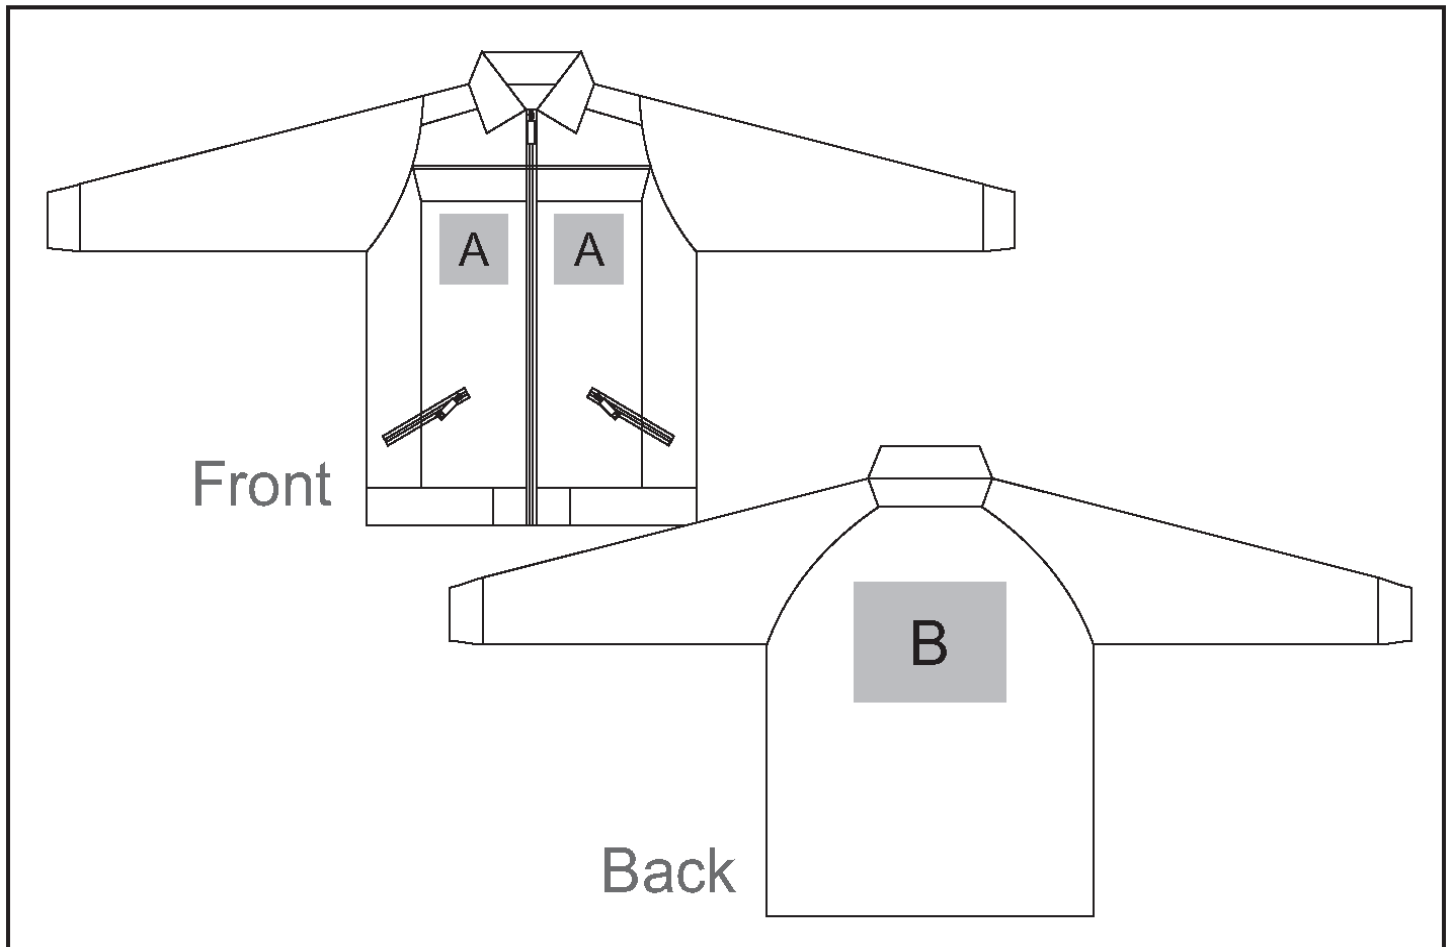

ALT-COJL

Ladies Colorado Jacket

Need to know:

Branding Options:

Position	Branding Method (Branding Code)	No. of Colours	Dimension
A	Embroidery (EMB-A)	N/A	100mm wide x 100mm high
A	Digital Transfer Clothing A6 (DTC-A6)	Full Colour	100mm wide x 100mm high
B	Embroidery (EMB-A)	N/A	100mm wide x 100mm high
B	Digital Transfer Clothing A6 (DTC-A6)	Full Colour	148mm wide x 105mm high
B	Digital Transfer Clothing A5 (DTC-A5)	Full Colour	210mm wide x 148mm high