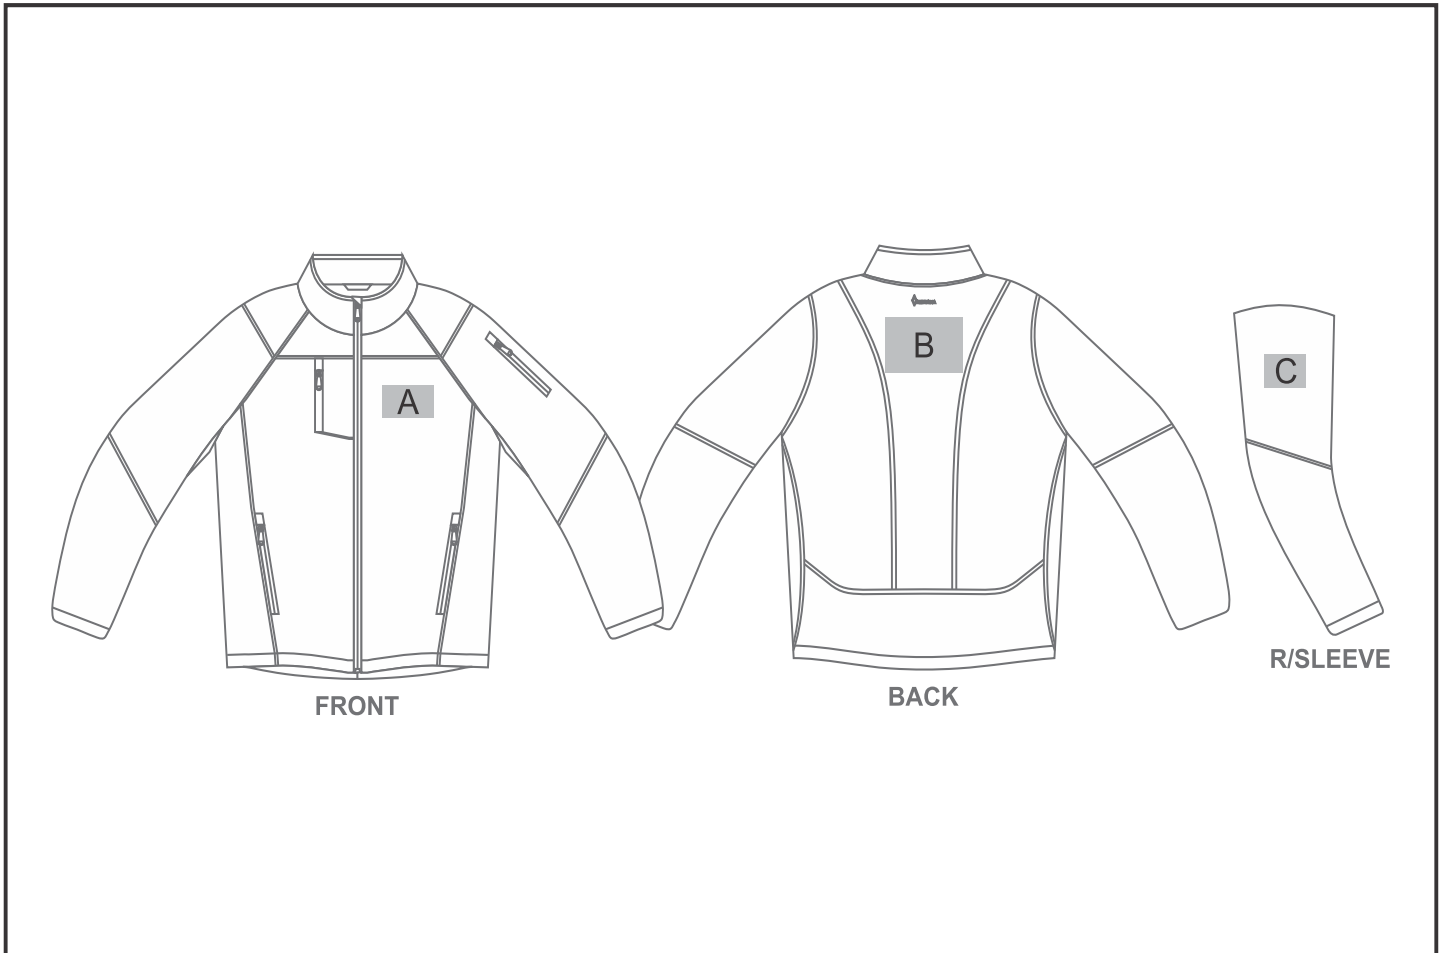

JC-AV-117-A

Mens Alex Varga Elysium Softshell Jacket

Need to know:

Includes 1-Position Digital Transfer OR 1-Position Embroidery(setup fees apply)

- **EMB/DTC Inclusive Parameters:** Left/Right Chest or Back = 100mm x 100mm.
- No Branding on R/Chest & L/Sleeve Due to Zips.
- No Laser on BL & N Garments.

Branding Options:

Position	Branding Method (Branding Code)	No. of Colours	Dimension
A	Embroidery (EM-CLOTHING)	N/A	100mm wide x 80mm high
A	Debossing Clothing (BOS-C)	N/A	100mm wide x 60mm high
A	Laser Engraving (LG)	N/A	100mm wide x 80mm high
A	Digital Transfer Clothing A6 (DTC-A6)	Full Colour	80mm wide x 80mm high
A	Silicone (STP-A)	N/A	30mm wide x 30mm high
A	Silicone (STP-B)	N/A	50mm wide x 50mm high
A	Silicone (STP-C)	N/A	80mm wide x 801mm high

B	Embroidery (EM-CLOTHING)	N/A	120mm wide x 100mm high
B	Debossing Clothing (BOS-C)	N/A	150mm wide x 60mm high
B	Laser Engraving (LG)	N/A	200mm wide x 200mm high
B	Digital Transfer Clothing A6 (DTC-A6)	Full Colour	100mm wide x 80mm high
B	Silicone (STP-A)	N/A	30mm wide x 30mm high
B	Silicone (STP-B)	N/A	50mm wide x 50mm high
B	Silicone (STP-C)	N/A	80mm wide x 80mm high
B	Silicone (STP-D)	N/A	100mm wide x 40mm high

C	Embroidery (EM-CLOTHING)	N/A	80mm wide x 60mm high
---	--------------------------	-----	-----------------------