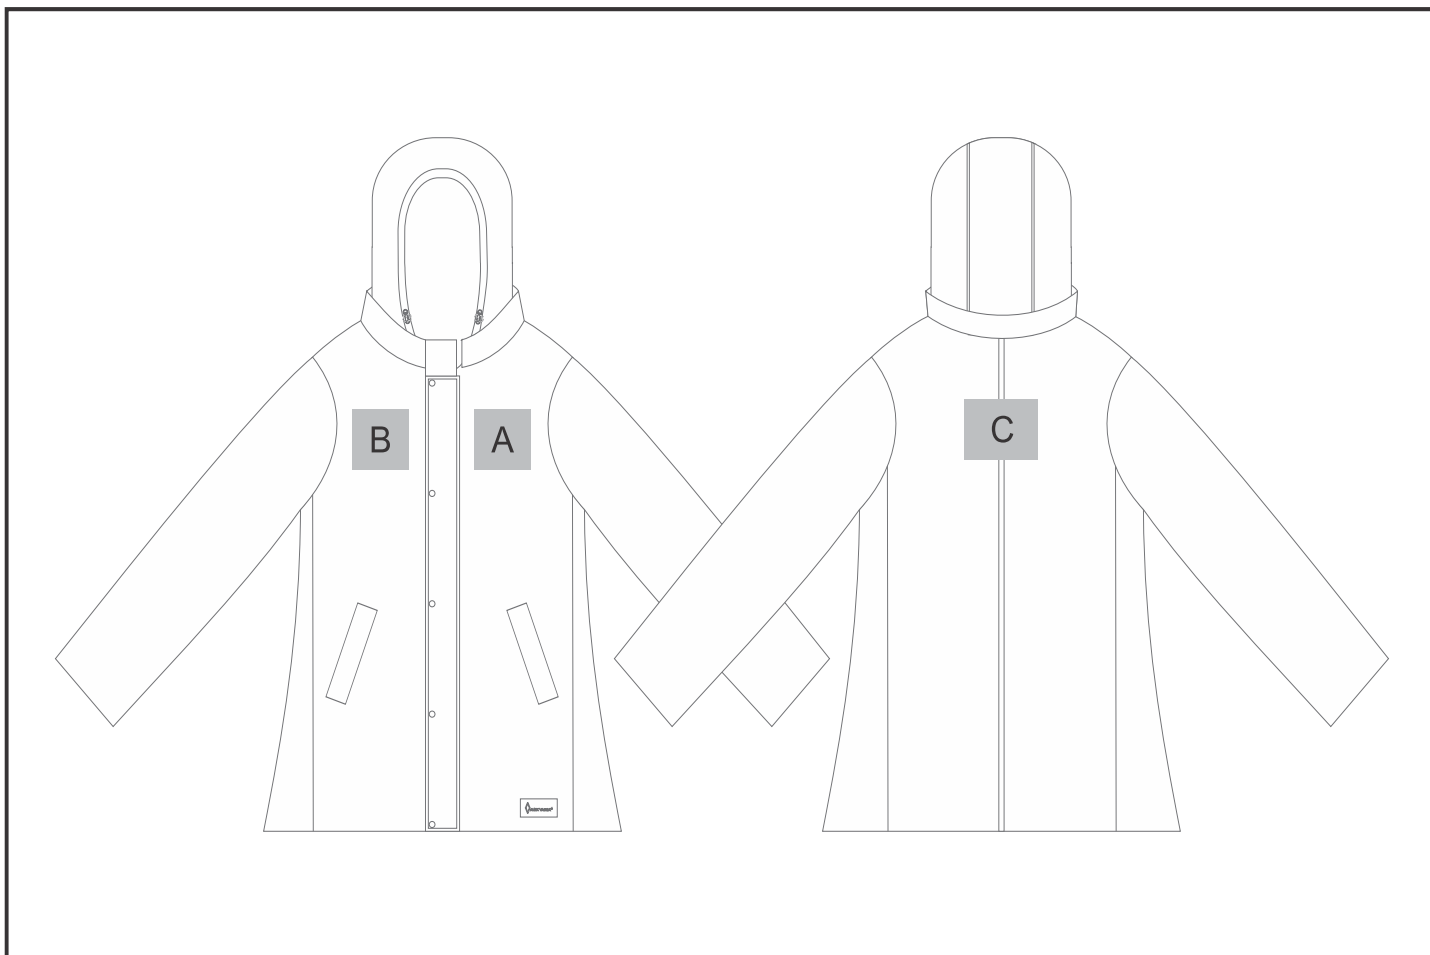

JC-AV-147-A

Ladies Alex Varga Gallegos Jacket

Need to know:

- Includes 1-Position Embroidery (setup fees apply)

- **EMB Inclusive Parameters:** Left/Right Chest or Back = 100mm x 100mm

Branding Options:

Position	Branding Method (Branding Code)	No. of Colours	Dimension
A	Embroidery (EM-CLOTHING)	N/A	100mm wide x 100mm high
B	Embroidery (EM-CLOTHING)	N/A	100mm wide x 100mm high
C	Embroidery (EM-CLOTHING)	N/A	130mm wide x 100mm high