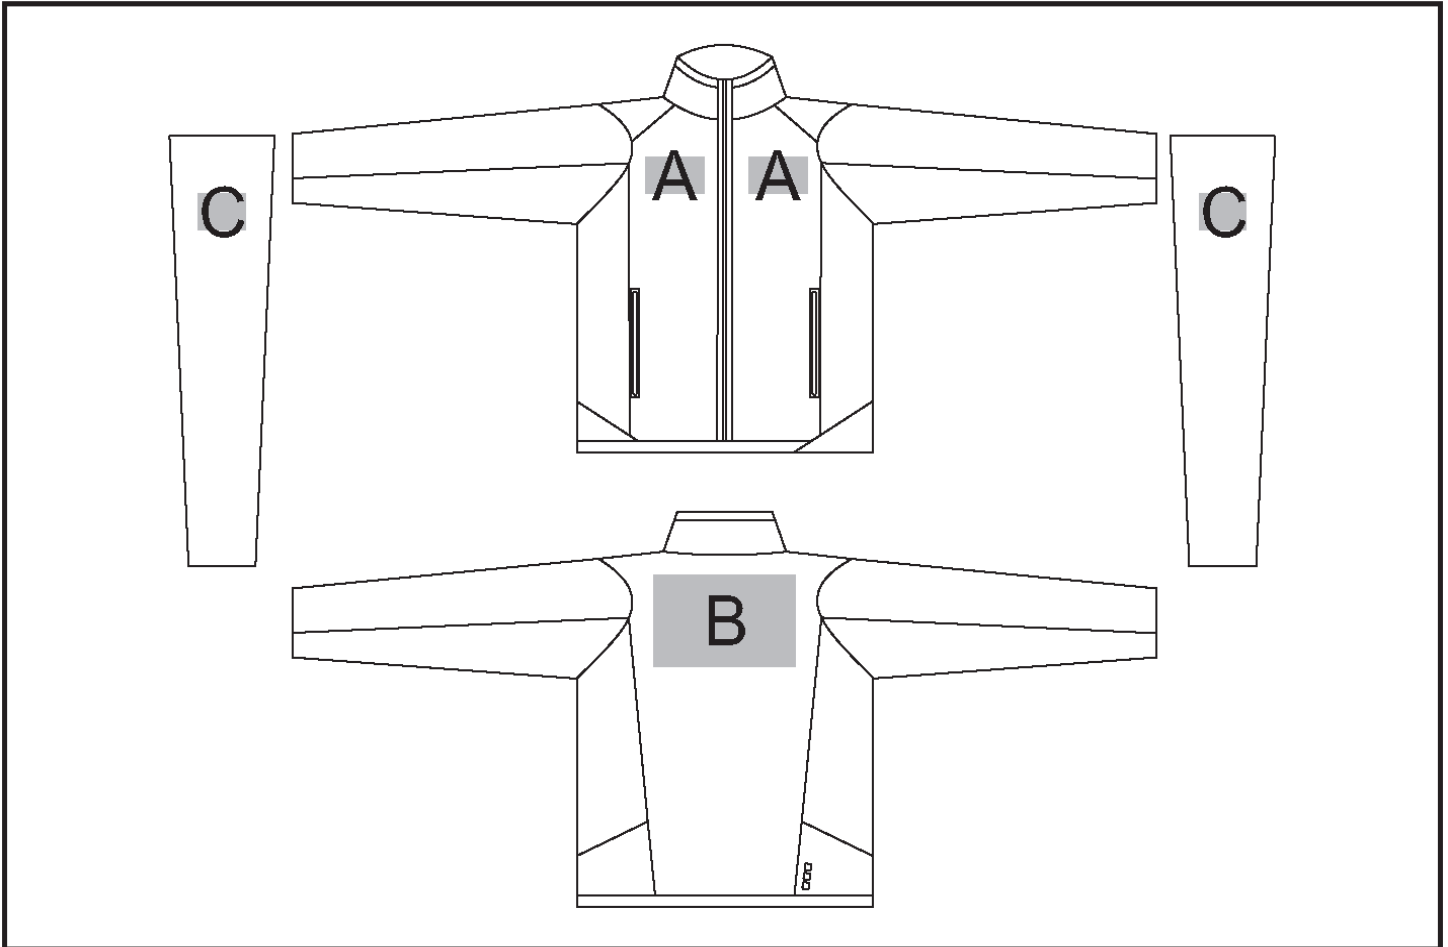

ELE-4023

Ladies Iberico Softshell Jacket

Need to know:

Branding Options:

Position	Branding Method (Branding Code)	No. of Colours	Dimension
A	Embroidery (EM-CLOTHING)		100mm wide x 100mm high
A	Screen Print (SC)	6 Colours	100mm wide x 60mm high
A	Debossing (BOS-1)		100mm wide x 50mm high
A	Digital Transfer Clothing A6 (DTC-A6)	Full Colour	100mm wide x 100mm high

B	Embroidery (EM-CLOTHING)		240mm wide x 150mm high
B	Screen Print (SC)	6 Colours	240mm wide x 150mm high
B	Debossing (BOS-1)		150mm wide x 60mm high
B	Digital Transfer Clothing A6 (DTC-A6)	Full Colour	105mm wide x 148mm high
B	Digital Transfer Clothing A5 (DTC-A5)	Full Colour	210mm wide x 148mm high

C	Embroidery (EM-CLOTHING)		50mm wide x 50mm high
C	Screen Print (SC)	6 Colours	60mm wide x 60mm high
C	Debossing (BOS-1)		50mm wide x 30mm high
C	Digital Transfer Clothing A6 (DTC-A6)	Full Colour	50mm wide x 50mm high