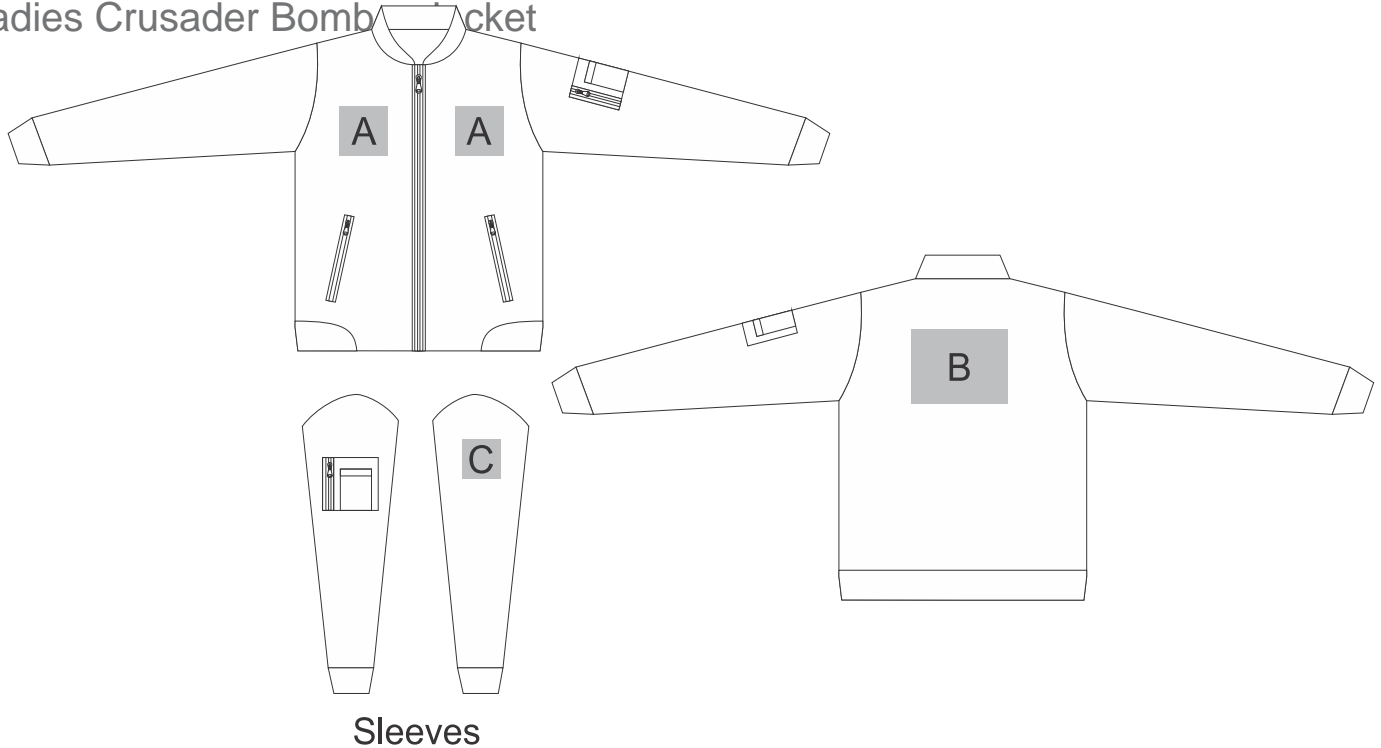

BAS-10201

Ladies Crusader Bomb Jacket

Need to know:

Includes 1-Position Embroidery (setup fee applies)

- Cannot guarantee a 100% straight branding on any clothing item with check or stripe detail

- DTC/EMB inclusive Parameters: Left/Right Chest or Back = 100mm x 100mm

Branding Options:

| Position | Branding Method (Branding Code) | No. of Colours | Dimension |
|----------|---------------------------------------|----------------|-------------------------|
| A | Embroidery (EM-CLOTHING) | N/A | 100mm wide x 100mm high |
| A | Screen Print (SC) | 1 Colour | 100mm wide x 60mm high |
| A | Digital Transfer Clothing A6 (DTC-A6) | Full Colour | 100mm wide x 100mm high |
| A | Silicone (STP-A) | N/A | 30mm wide x 30mm high |
| A | Silicone (STP-B) | N/A | 50mm wide x 50mm high |
| A | Silicone (STP-C) | N/A | 80mm wide x 80mm high |
| A | Silicone (STP-D) | N/A | 100mm wide x 40mm high |

| | | | |
|---|--------------------------|----------|-------------------------|
| B | Embroidery (EM-CLOTHING) | N/A | 200mm wide x 150mm high |
| B | Screen Print (SC) | 1 Colour | 200mm wide x 150mm high |

| | | | |
|---|---------------------------------------|-------------|-------------------------|
| B | Digital Transfer Clothing A6 (DTC-A6) | Full Colour | 148mm wide x 105mm high |
| B | Digital Transfer Clothing A5 (DTC-A5) | Full Colour | 210mm wide x 148mm high |
| B | Silicone (STP-A) | N/A | 30mm wide x 30mm high |
| B | Silicone (STP-B) | N/A | 50mm wide x 50mm high |
| B | Silicone (STP-C) | N/A | 80mm wide x 80mm high |
| B | Silicone (STP-D) | N/A | 120mm wide x 40mm high |