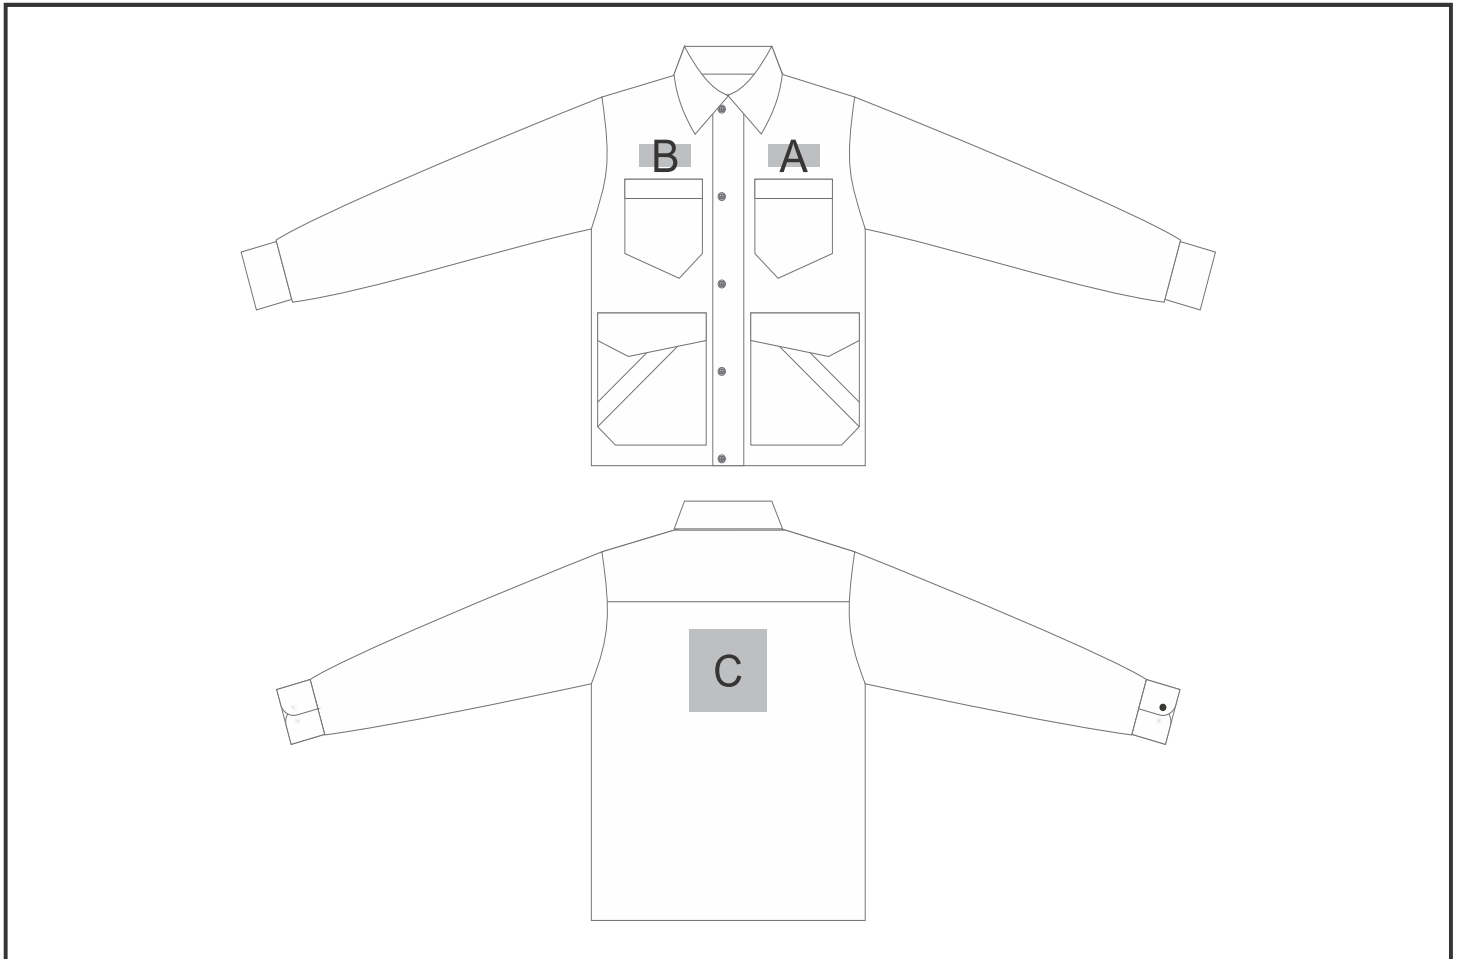

# JC-UT-140-A

Mens Maluti Jacket

## Need to know:

- Includes 1-Position Embroidery (setup fees apply)

- **EMB Inclusive Parameters:** Left/Right Chest or Back = 100mm x 100mm.

## Branding Options:

Position	Branding Method (Branding Code)	No. of Colours	Dimension
A	Embroidery (EM-CLOTHING)	N/A	100mm wide x 20mm high
B	Embroidery (EM-CLOTHING)	N/A	100mm wide x 20mm high
C	Embroidery (EM-CLOTHING)	N/A	150mm wide x 150mm high