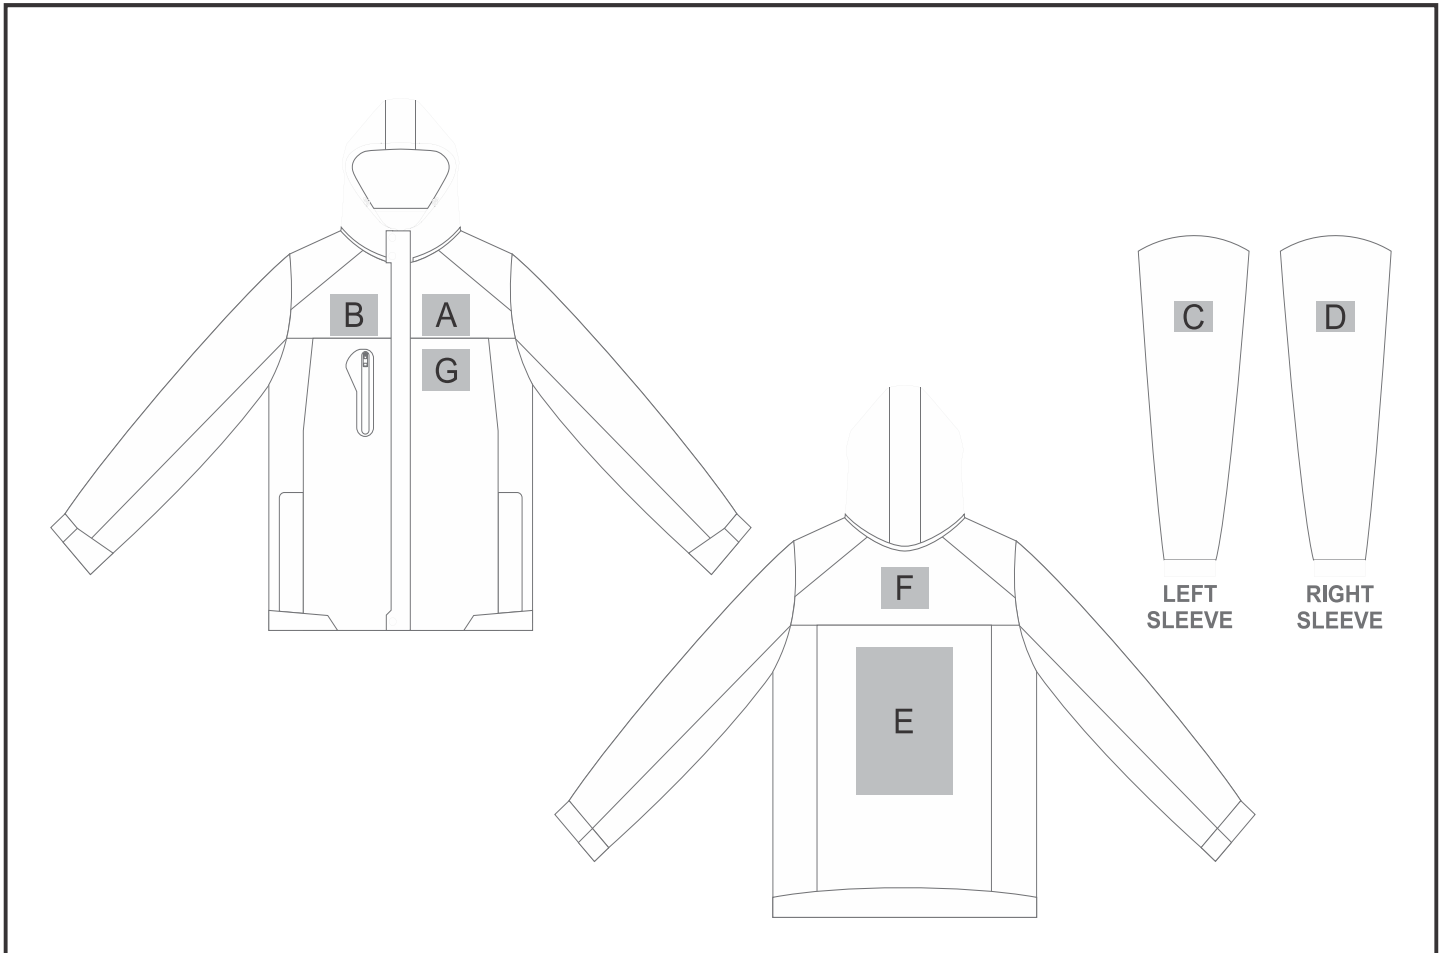

JC-UT-144-A

Mens Lebombo Jacket

Need to know:

- Includes 1-Position Embroidery (setup fees apply)

- **EMB Inclusive Parameters:** Left/Right Chest or Back = 100mm x 100mm

Branding Options:

Position	Branding Method (Branding Code)	No. of Colours	Dimension
A	Embroidery (EM-CLOTHING)	N/A	80mm wide x 60mm high
A	Digital Transfer Clothing A6 (DTC-A6)	Full Colour	80mm wide x 80mm high
A	Silicone (STP-A)	N/A	30mm wide x 30mm high
A	Silicone (STP-B)	N/A	50mm wide x 50mm high
A	Silicone (STP-C)	N/A	80mm wide x 60mm high
A	Silicone (STP-D)	N/A	100mm wide x 40mm high

B	Embroidery (EM-CLOTHING)	N/A	80mm wide x 60mm high
B	Digital Transfer Clothing A6 (DTC-A6)	Full Colour	80mm wide x 80mm high

B	Silicone (STP-A)	N/A	30mm wide x 30mm high
B	Silicone (STP-B)	N/A	50mm wide x 50mm high
B	Silicone (STP-C)	N/A	80mm wide x 60mm high
B	Silicone (STP-D)	N/A	100mm wide x 40mm high

C	Digital Transfer Clothing A6 (DTC-A6)	Full Colour	80mm wide x 80mm high
C	Silicone (STP-A)	N/A	30mm wide x 30mm high
C	Silicone (STP-B)	N/A	50mm wide x 40mm high
C	Silicone (STP-C)	N/A	60mm wide x 40mm high

E	Digital Transfer Clothing A6 (DTC-A6)	Full Colour	105mm wide x 148mm high
E	Digital Transfer Clothing A5 (DTC-A5)	Full Colour	200mm wide x 148mm high
E	Digital Transfer Clothing A4 (DTC-A4)	Full Colour	200mm wide x 290mm high