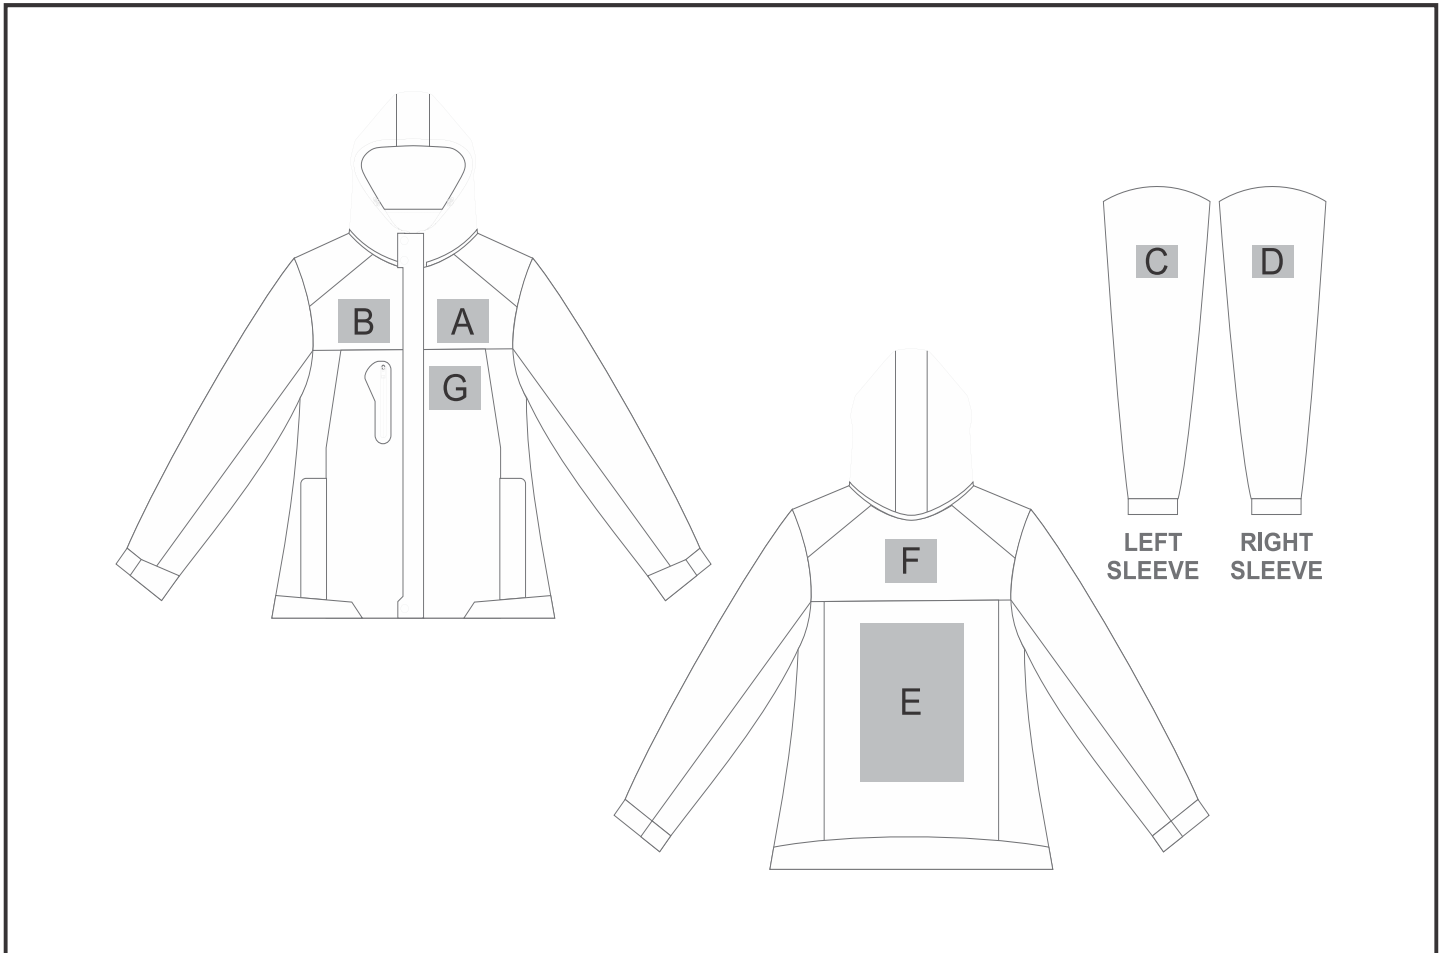

JC-UT-145-A

Ladies Lebombo Jacket

Need to know:

- Includes 1-Position Embroidery (setup fees apply)

- **EMB Inclusive Parameters:** Left/Right Chest or Back = 100mm x 100mm

Branding Options:

Position	Branding Method (Branding Code)	No. of Colours	Dimension
A	Embroidery (EM-CLOTHING)	N/A	80mm wide x 60mm high
A	Digital Transfer Clothing A6 (DTC-A6)	Full Colour	80mm wide x 80mm high
A	Silicone (STP-A)	N/A	30mm wide x 30mm high
A	Silicone (STP-B)	N/A	50mm wide x 50mm high
A	Silicone (STP-C)	N/A	80mm wide x 60mm high
A	Silicone (STP-D)	N/A	100mm wide x 40mm high

B	Embroidery (EM-CLOTHING)	N/A	80mm wide x 60mm high
B	Digital Transfer Clothing A6 (DTC-A6)	Full Colour	80mm wide x 80mm high

B	Silicone (STP-A)	N/A	30mm wide x 30mm high
B	Silicone (STP-B)	N/A	50mm wide x 50mm high
B	Silicone (STP-C)	N/A	80mm wide x 60mm high
B	Silicone (STP-D)	N/A	100mm wide x 40mm high

C	Digital Transfer Clothing A6 (DTC-A6)	Full Colour	80mm wide x 80mm high
C	Silicone (STP-A)	N/A	30mm wide x 30mm high
C	Silicone (STP-B)	N/A	50mm wide x 40mm high
C	Silicone (STP-C)	N/A	60mm wide x 40mm high

E	Digital Transfer Clothing A6 (DTC-A6)	Full Colour	148mm wide x 105mm high
E	Digital Transfer Clothing A5 (DTC-A5)	Full Colour	200mm wide x 148mm high
E	Digital Transfer Clothing A4 (DTC-A4)	Full Colour	200mm wide x 290mm high