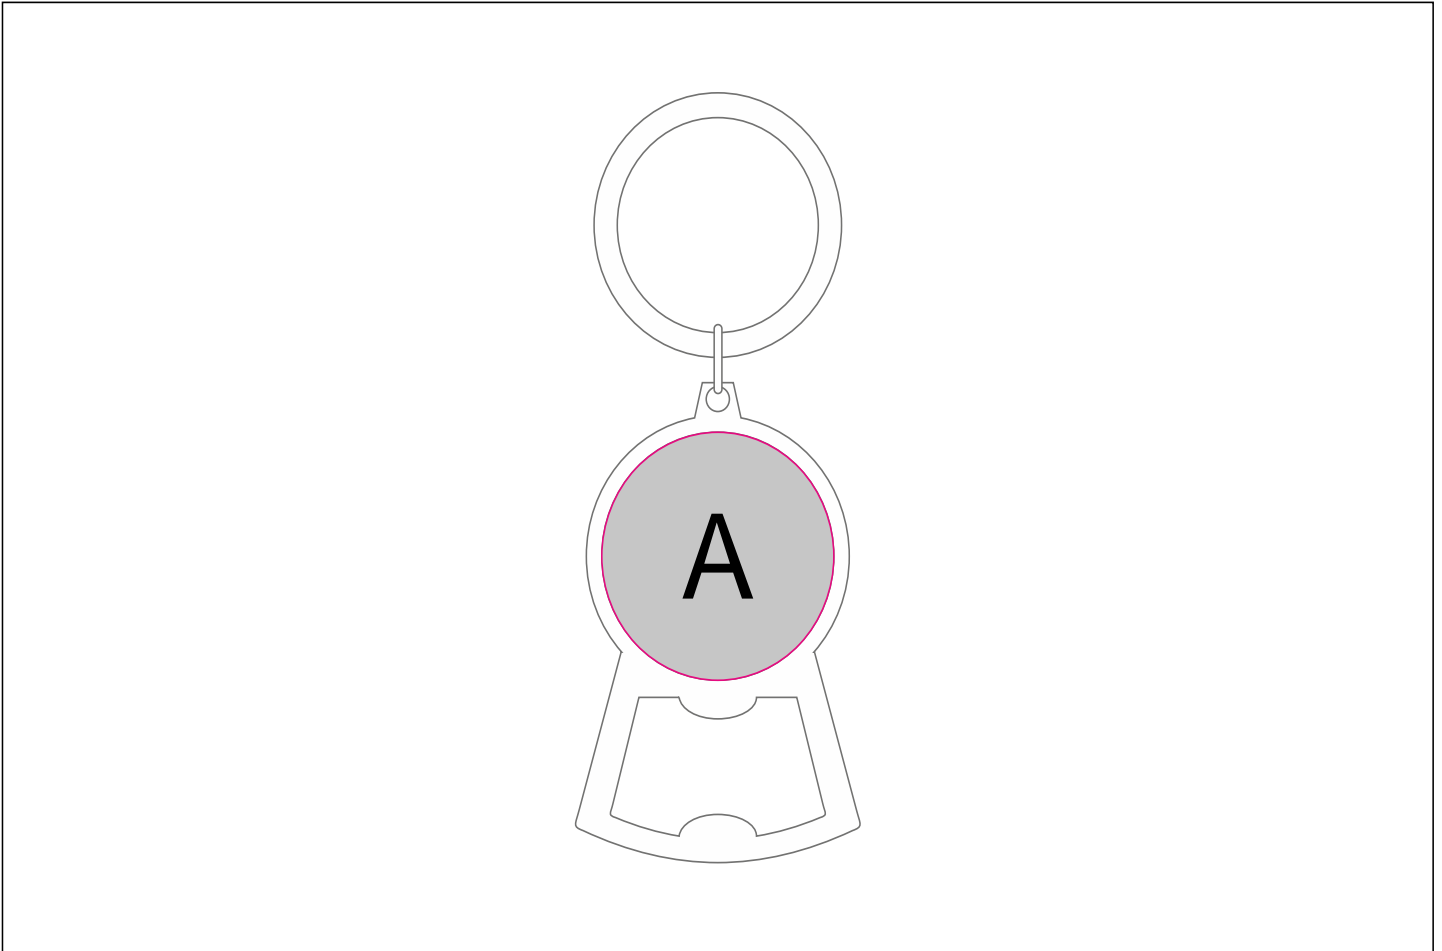

# KH-AL-114-B

Altitude Raffles Dome Bottle Opener Keyholder

## Need to know:

- Includes 1-Position Dome Sticker (setup fees apply)

## Branding Options:

Position	Branding Method (Branding Code)	No. of Colours	Dimension
A	Digital Dome Sticker (DB)	Full Colour	30mm wide x 30mm high