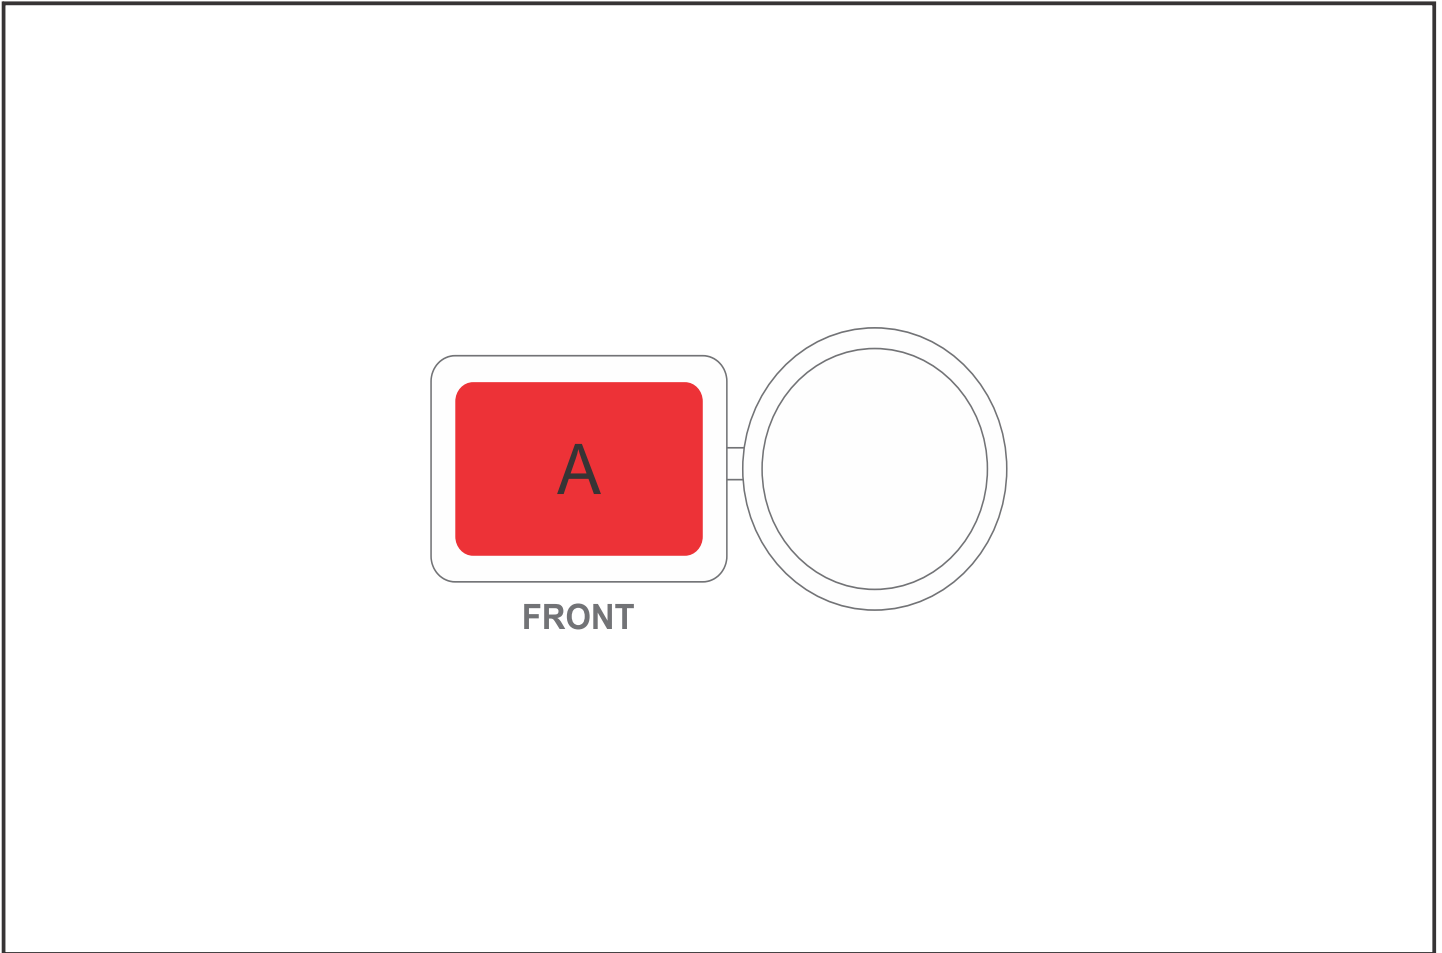

KH-7025

Altitude Recto-Verso Keyholder

Need to know:

Branding Qty: Min: 1, Max: 600

Branding Options:

Position	Branding Method (Branding Code)	No. of Colours	Dimension
A	LaserEngraving (LA)	N/A	28mm wide x 19mm high