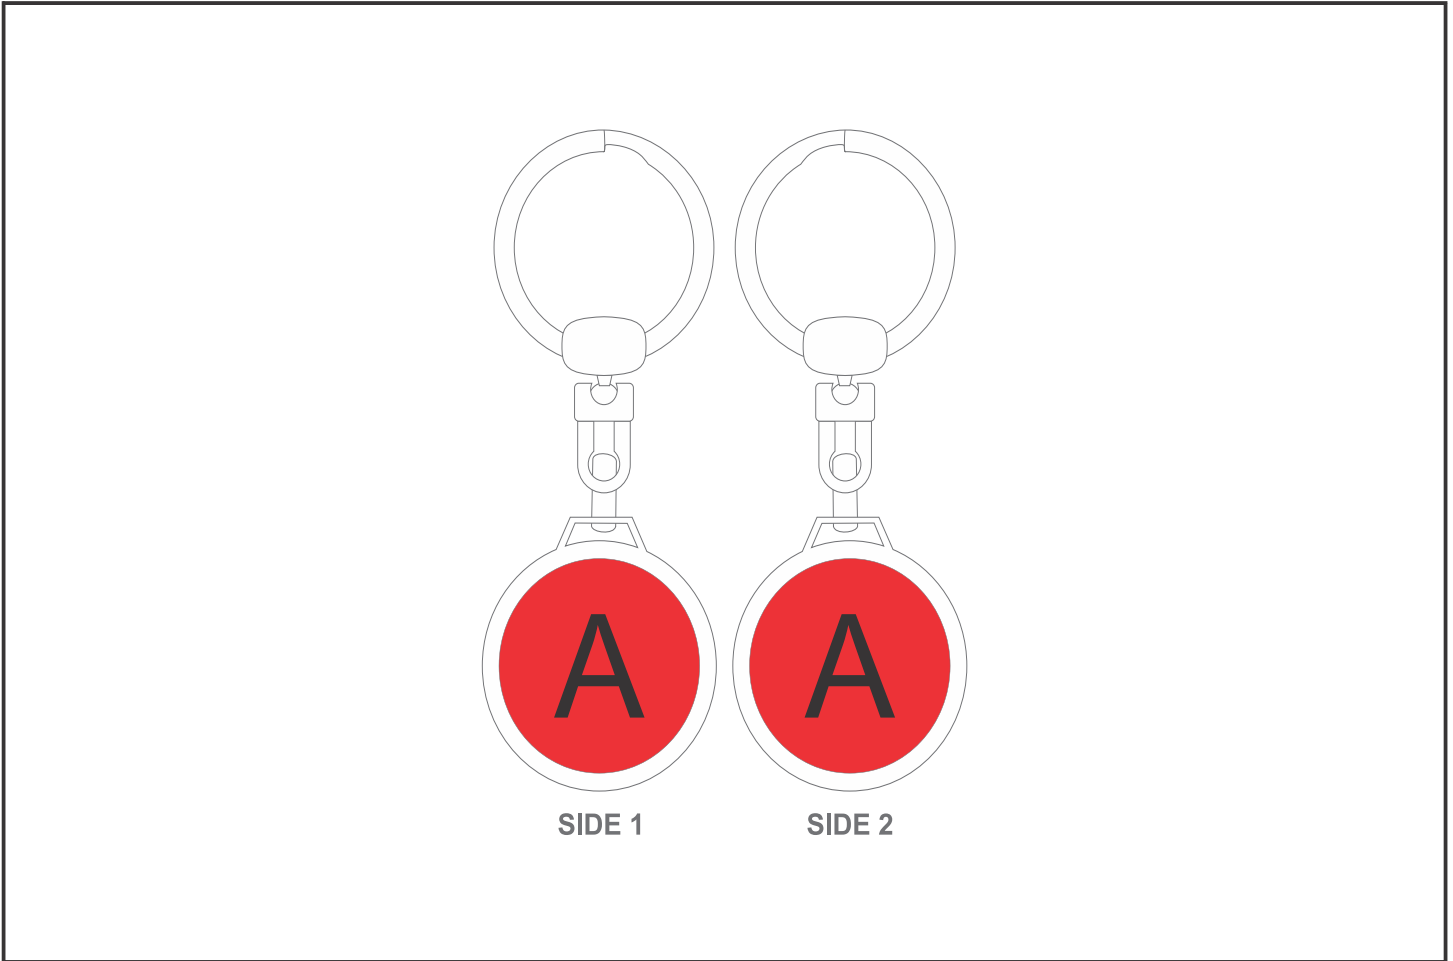

# KH-726

Altitude Encircle Dual-Dome Keyholder

## Branding Options:

Position	Branding Method (Branding Code)	No. of Colours	Dimension
A	DigitalDomeSticker (DB)	FullColour	30mm wide x 30mm high