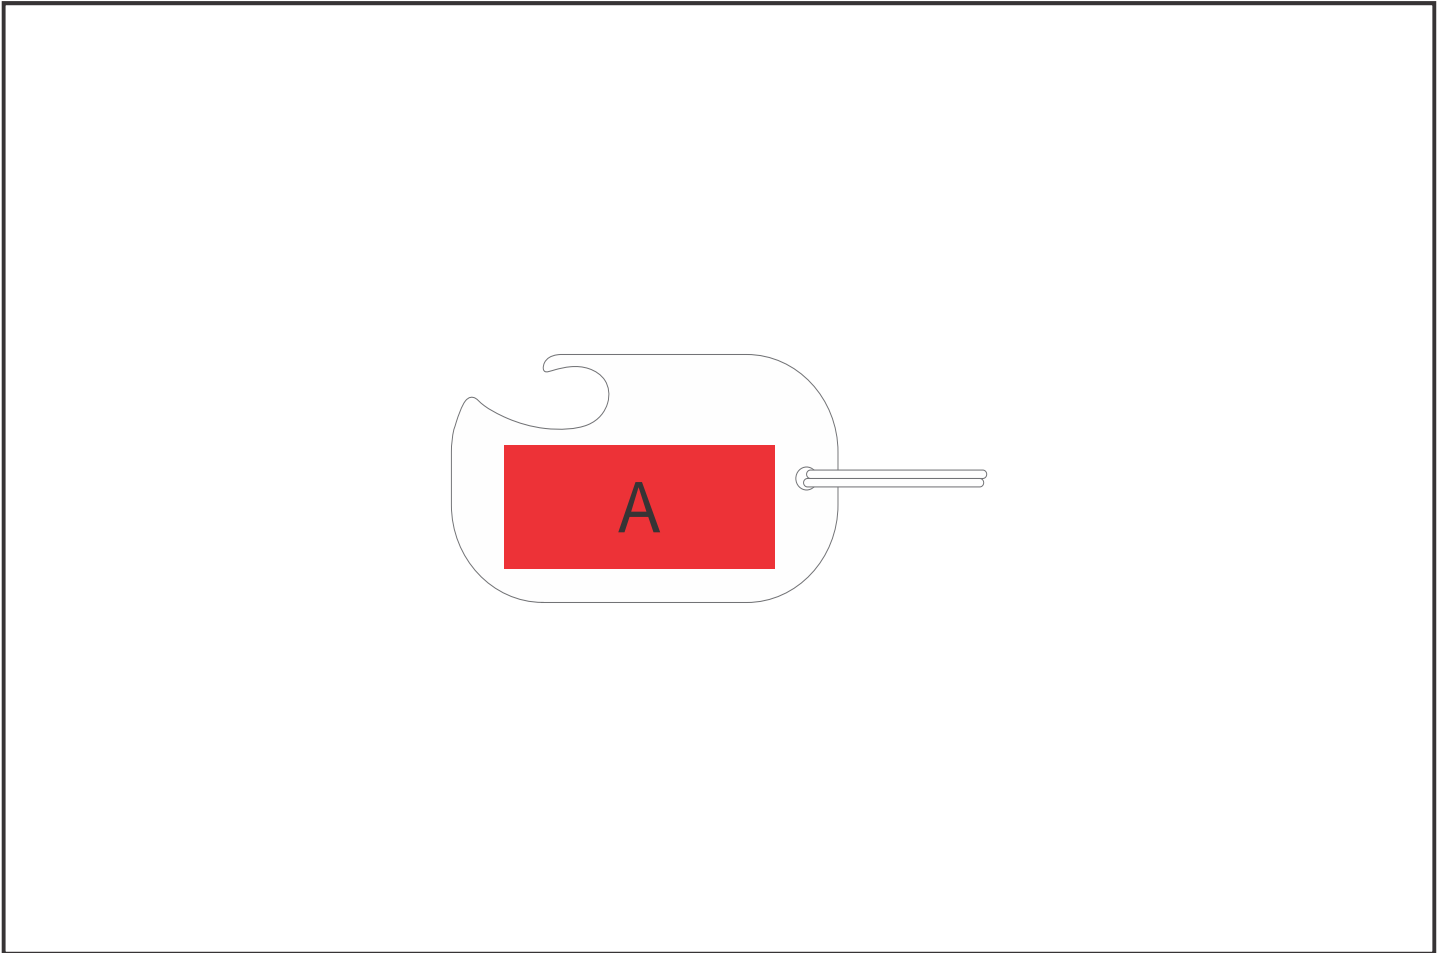

KH-7702

Altitude Jimmy Bottle Opener Keyholder

Need to know:

Branding Qty: Min: 1, Max: 500

Branding Options:

| Position | Branding Method (Branding Code) | No. of Colours | Dimension |
|----------|---------------------------------|----------------|-----------------------|
| A | LaserEngraving (LA) | N/A | 35mm wide x 15mm high |