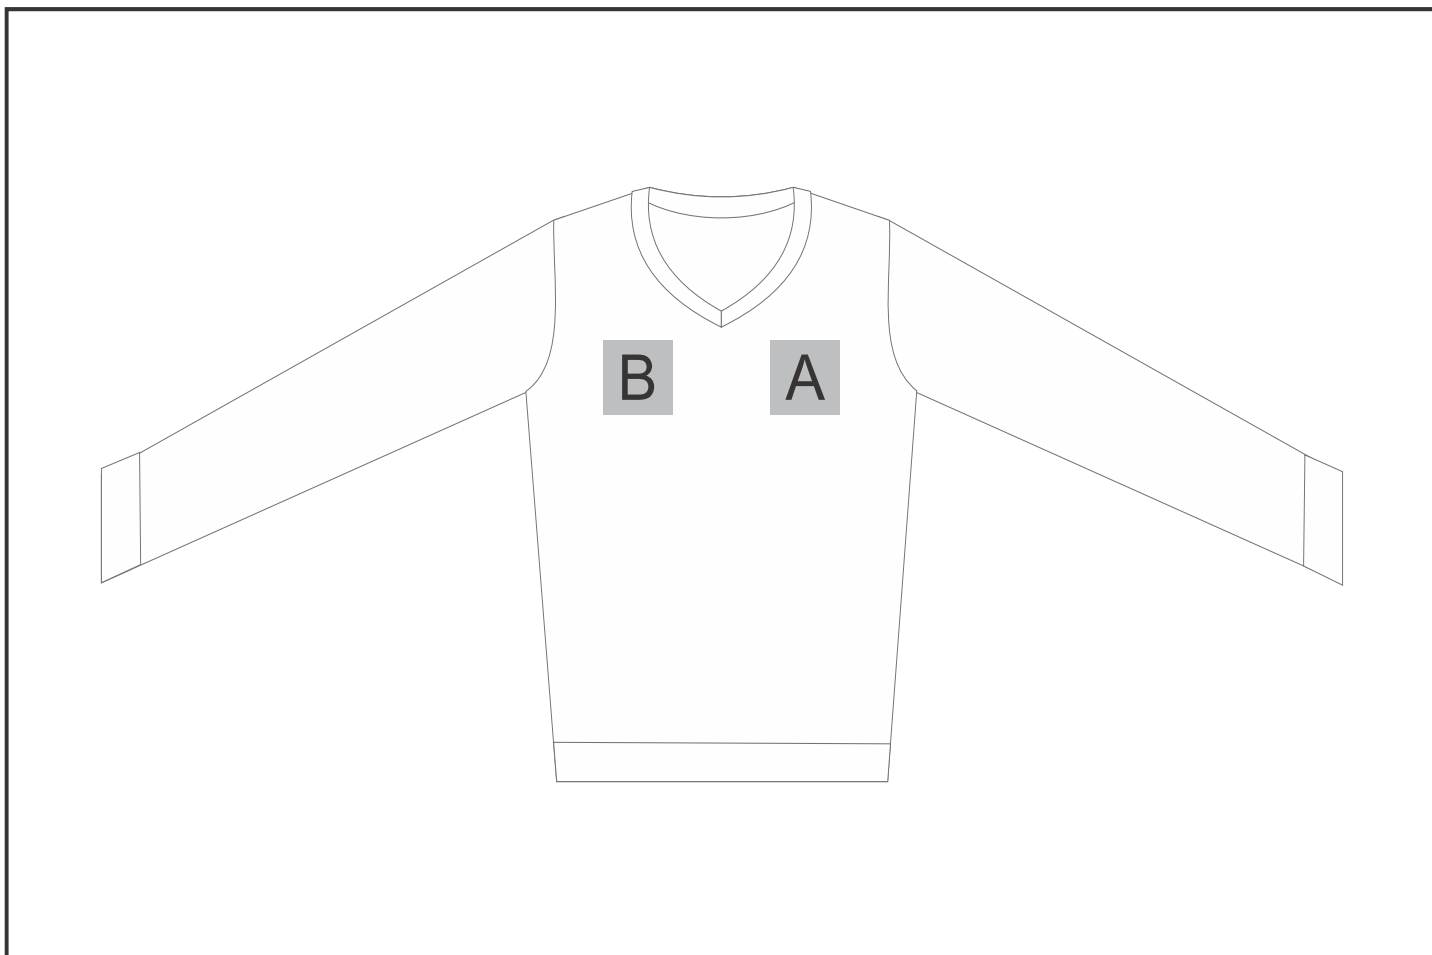

ALT-ECDM

Mens Heavyweight Ecuador V-Neck Jersey

Need to know:

Includes 1-Position Embroidery (setup fee applies)

- **EMB inclusive Parameters:** Left/Right Chest or Back = 100mm x 100mm

Branding Options:

Position	Branding Method (Branding Code)	No. of Colours	Dimension
A	Embroidery (EM-CLOTHING)	N/A	80mm wide x 80mm high

B	Embroidery (EM-CLOTHING)	N/A	80mm wide x 80mm high
---	--------------------------	-----	-----------------------