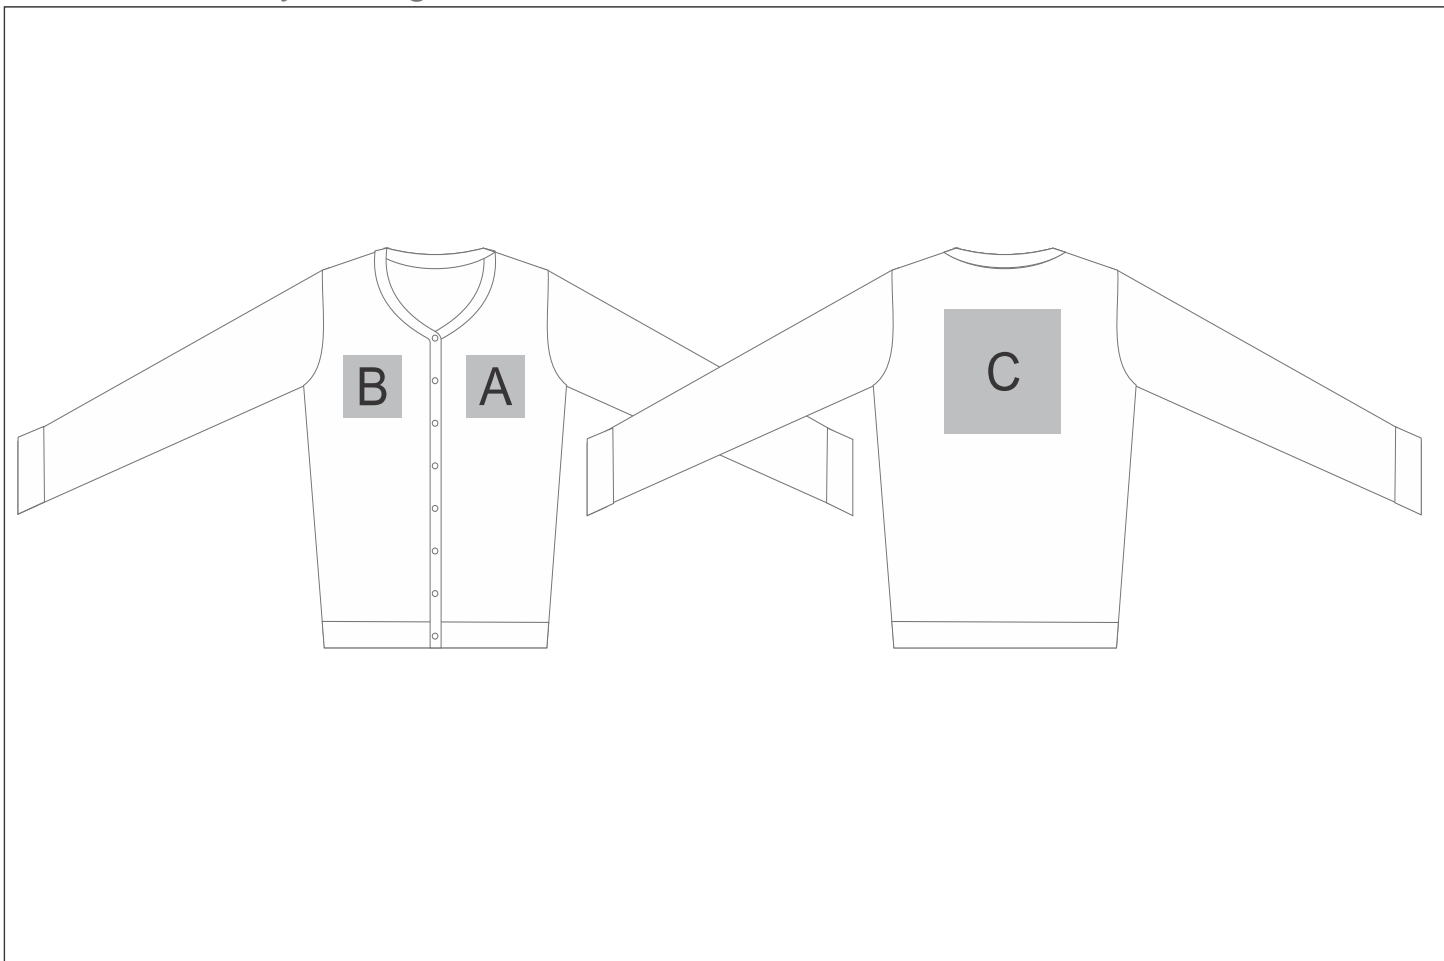

ALT-HYL

Ladies Waverley Cardigan

Need to know:

Includes 1-Position Embroidery (setup fees apply)

Branding Options:

Position	Branding Method (Branding Code)	No. of Colours	Dimension
A	Embroidery (EMB-A)	N/A	80mm wide x 80mm high
B	Embroidery (EMB-A)	N/A	80mm wide x 80mm high
C	Embroidery (EMB-A)	N/A	200mm wide x 200mm high