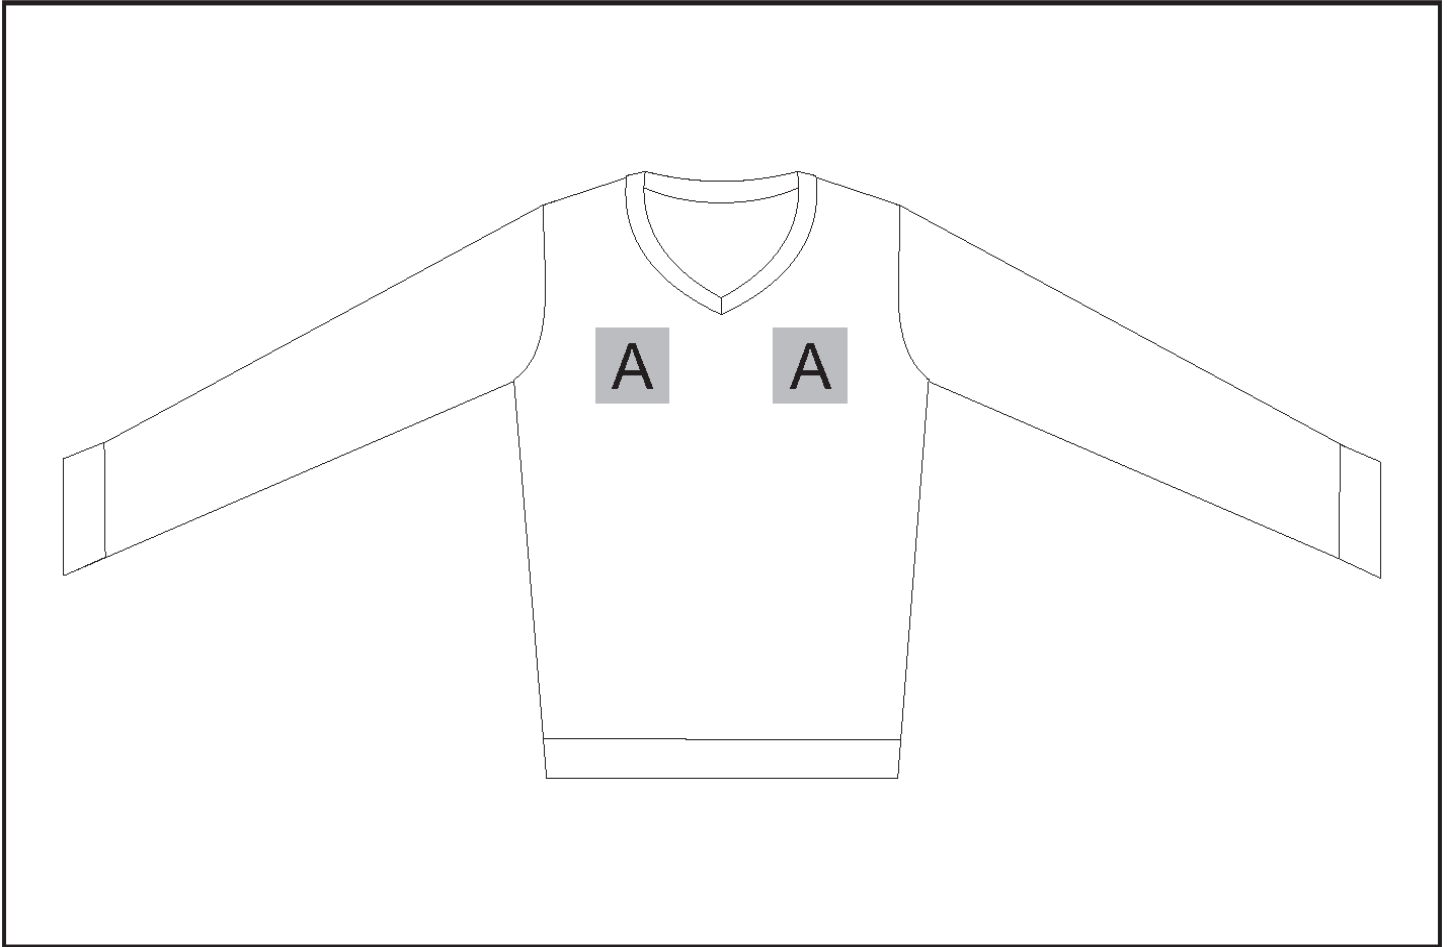

# ALT-PRLL

Ladies Long Sleeve Peru V-Neck Jersey

**Need to know:**

**Branding Options:**

Position	Branding Method (Branding Code)	No. of Colours	Dimension
A	Embroidery (EMB-A)	N/A	80mm wide x 80mm high