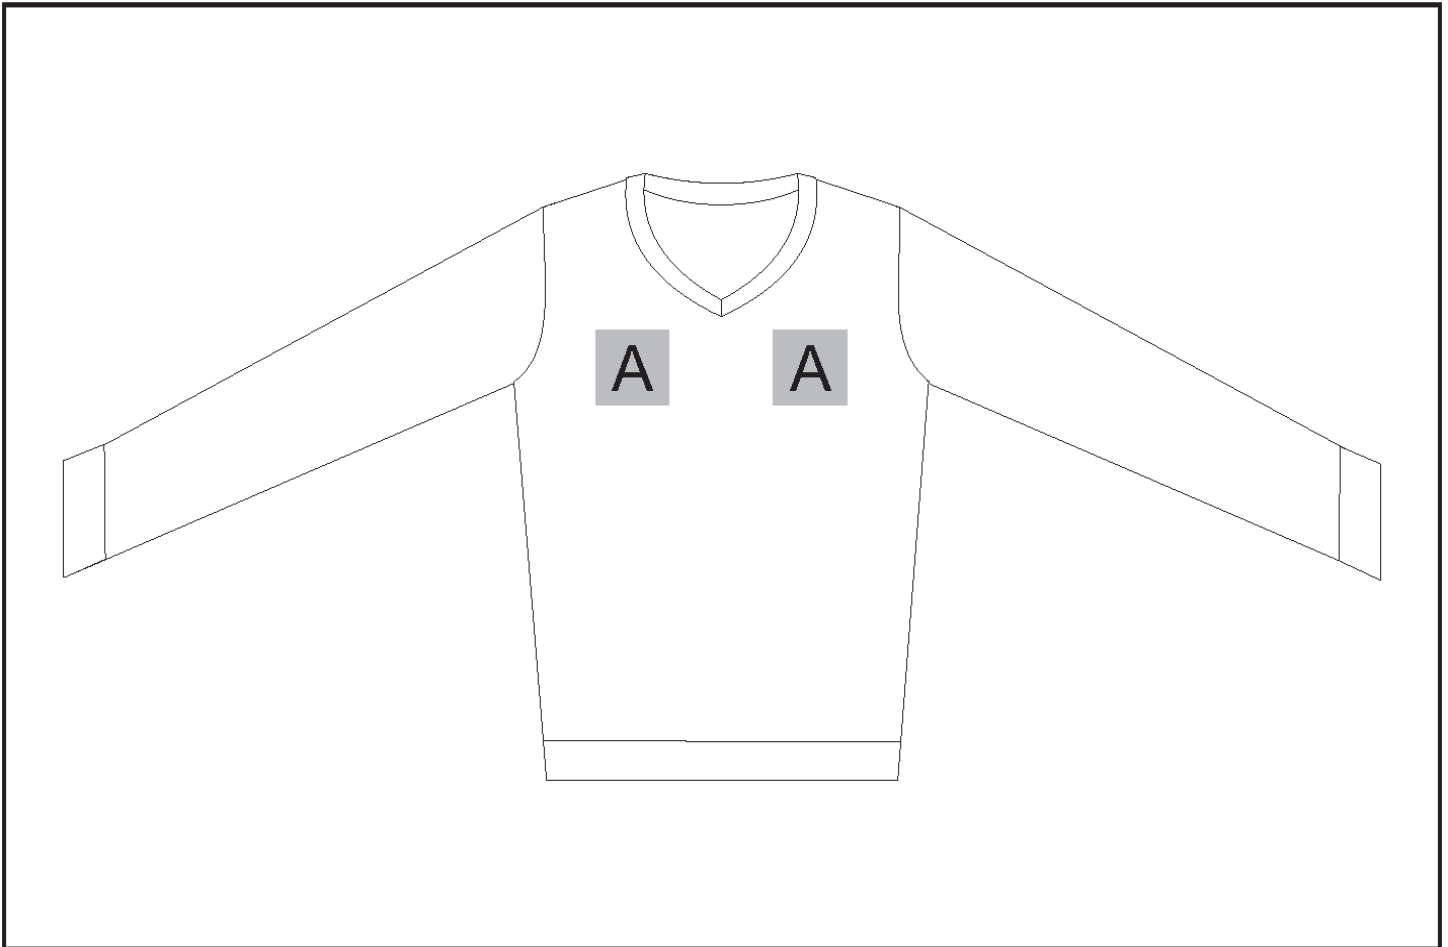

# ALT-PRUL

Mens Long Sleeve Peru V-Neck Jersey

## Need to know:

## Branding Options:

Position	Branding Method (Branding Code)	No. of Colours	Dimension
A	Embroidery (EMB-A)	N/A	80mm wide x 80mm high