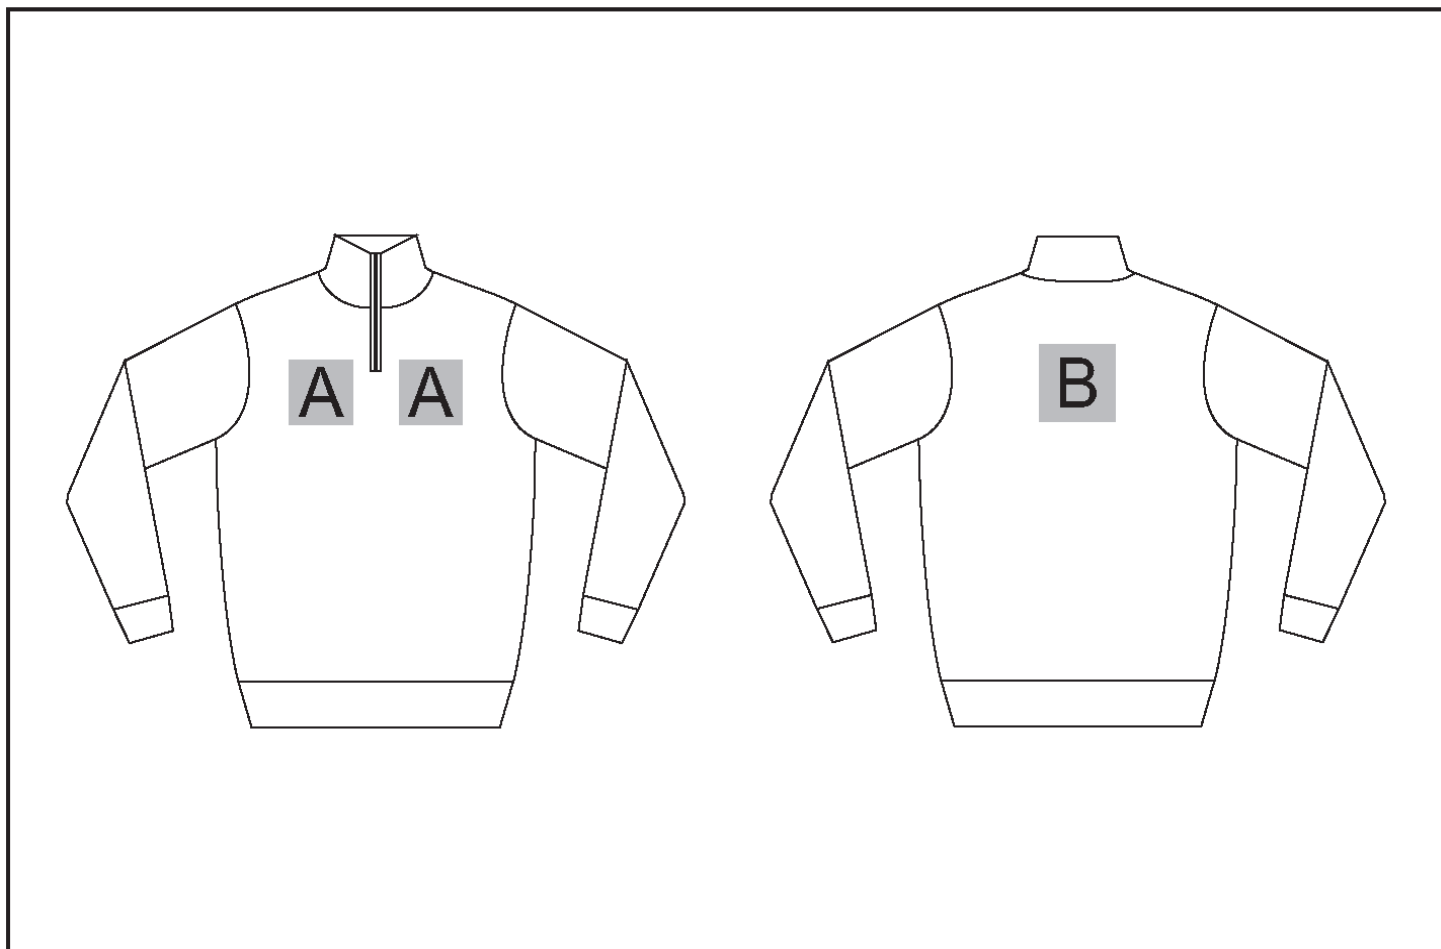

ALT-WVY

Mens 1/4 Zip Waverley Jersey

Need to know:

Includes 1-Position Embroidery (setup fees apply)

Branding Options:

Position	Branding Method (Branding Code)	No. of Colours	Dimension
A	Embroidery (EM-CLOTHING)	N/A	100mm wide x 100mm high
B	Embroidery (EM-CLOTHING)	N/A	100mm wide x 100mm high