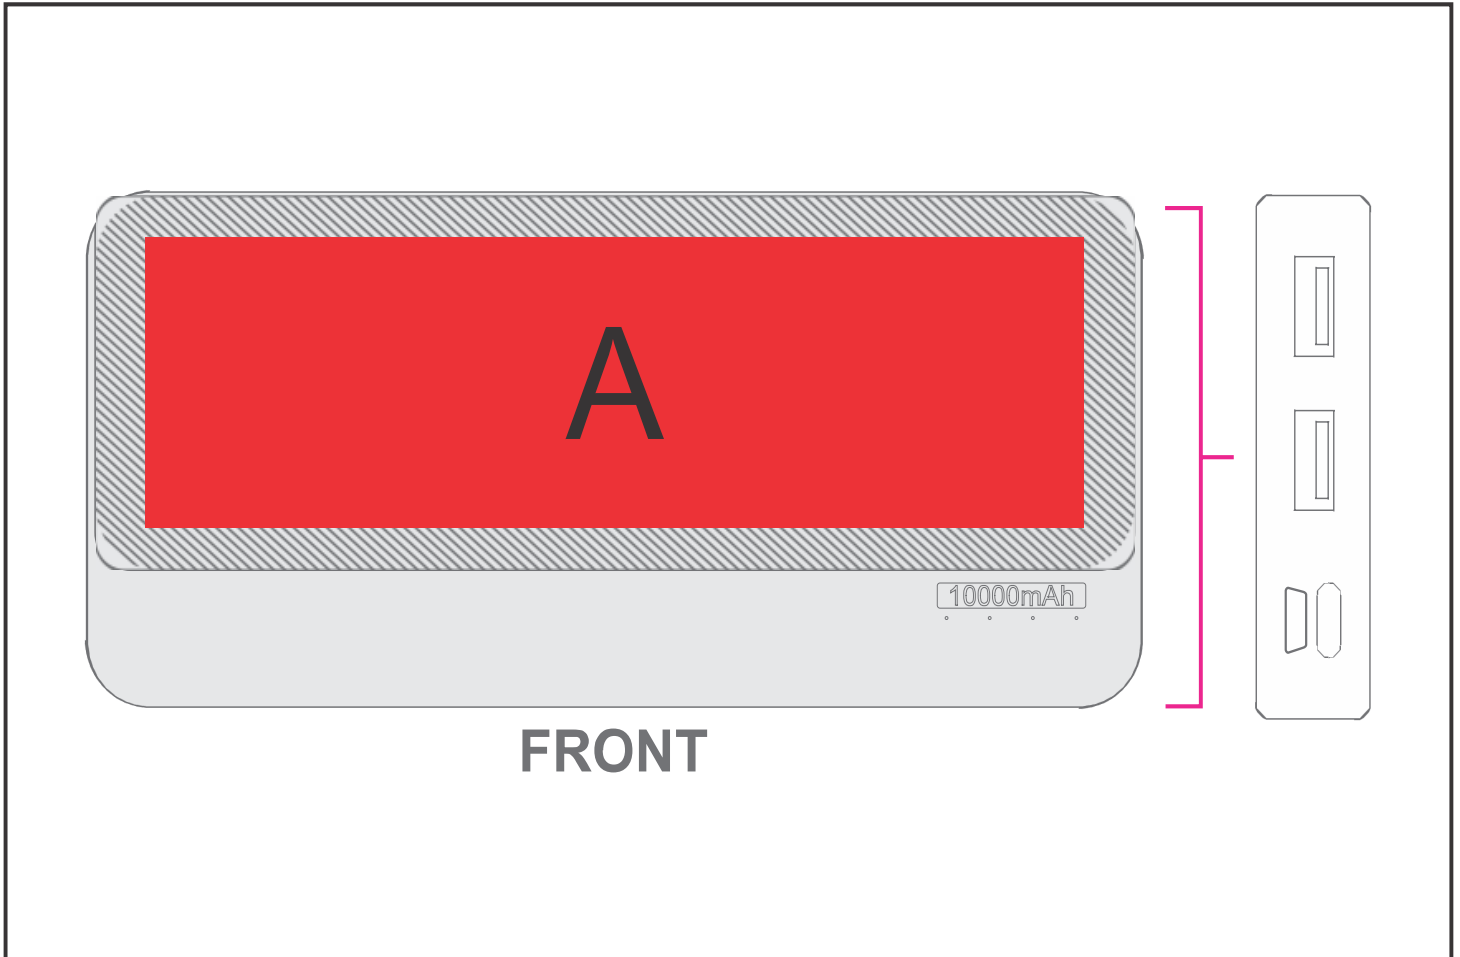

MT-AL-458-B

Altitude Crux Power Bank - 10,000mAh

Need to know:

Branding Qty: Min: 1, Max: 250

Branding Options:

Position	Branding Method (Branding Code)	No. of Colours	Dimension
A	DirecttoPrint (DP-B)	Full Colour	120mm wide x 35mm high