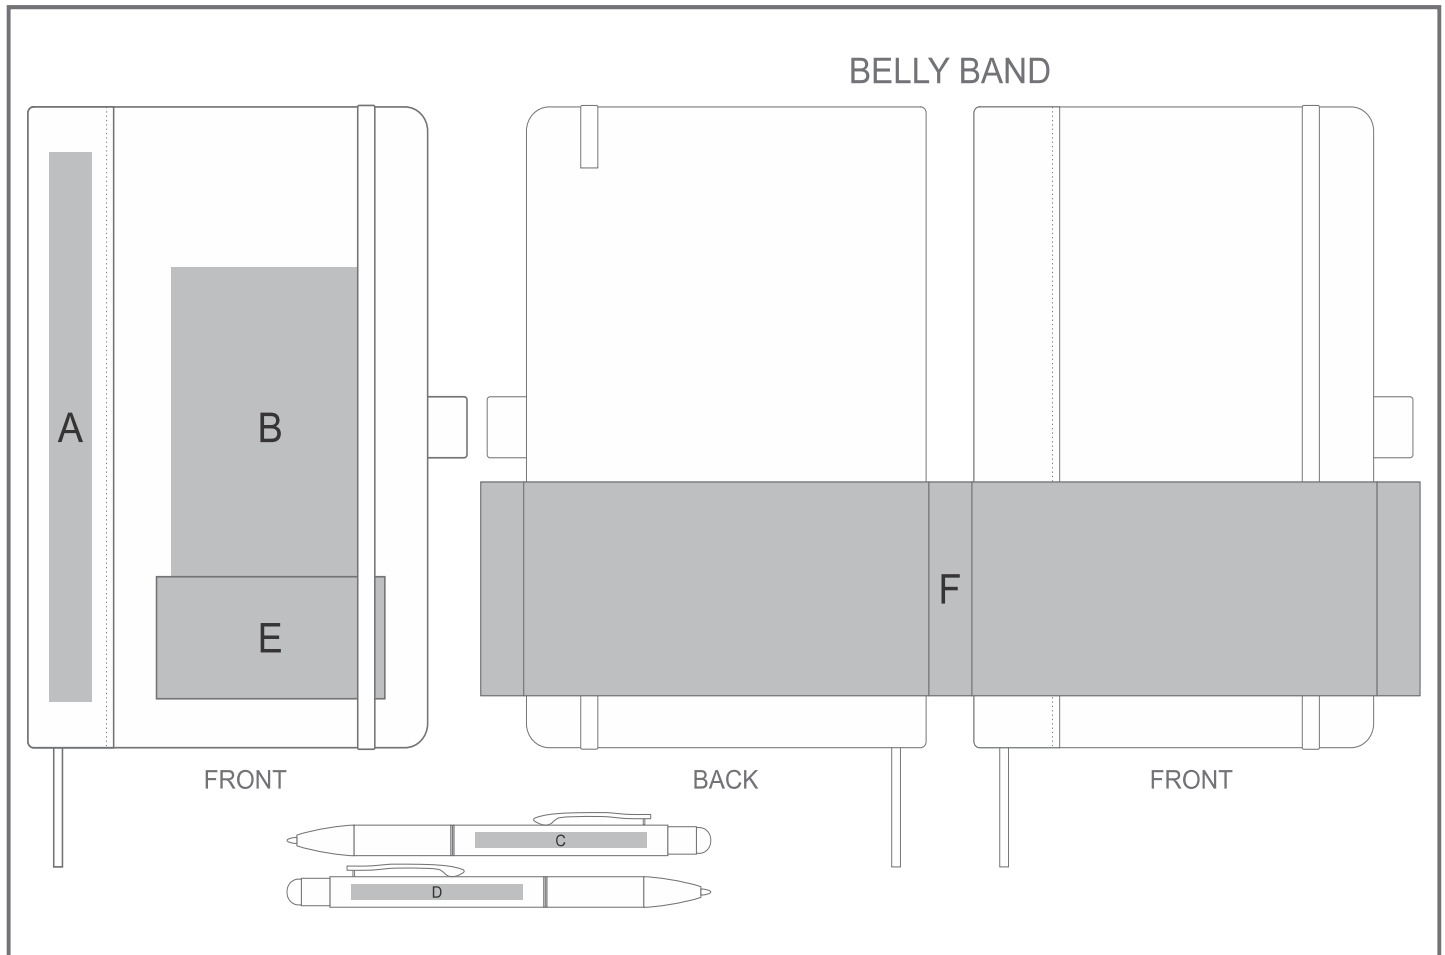

# NF-OK-163-B

Okiyo Eri Bamboo & Cork Notebook & Pen Set

Also available in  
  
 Check Logo24  
 guide and t's & c's

## Need to know:

- Includes 1-Colour, 1-Position Screen Print on Notebook AND 1-Position Laser Engraving on Pen (setup fees apply)
- Due to tonal variations in the wood the laser engraving will vary from one item to the next and will likely vary in the same item.
- **Laser colour:** POS A & POS B - Tonal | POS C & D - White
- **Screen & Pad:** Texture of Item will affect the quality of Print.
- No fine detail & texts for Pad.

## Branding Options:

Position	Branding Method (Branding Code)	No. of Colours	Dimension
A	Laser Engraving (LC)	N/A	15mm wide x 180mm high
A	Digital Direct Transfer (DDT-D)	Full Colour	15mm wide x 105mm high
A	Digital Direct Transfer (DDT-A)	Full Colour	15mm wide x 148mm high
B	Laser Engraving (LC)	N/A	90mm wide x 180mm high
B	Screen Print (SC)	1 Colour	70mm wide x 175mm high

B	Pad Printing (PA)	4 Colours	50mm wide x 30mm high
C	Laser Engraving (LB)	N/A	60mm wide x 5mm high
D	Laser Engraving (LB)	N/A	60mm wide x 5mm high
E	Laser Engraving (LC)	N/A	80mm wide x 40mm high
F	Belly Band A5 (BB-B)	Full Colour	329mm wide x 70mm high