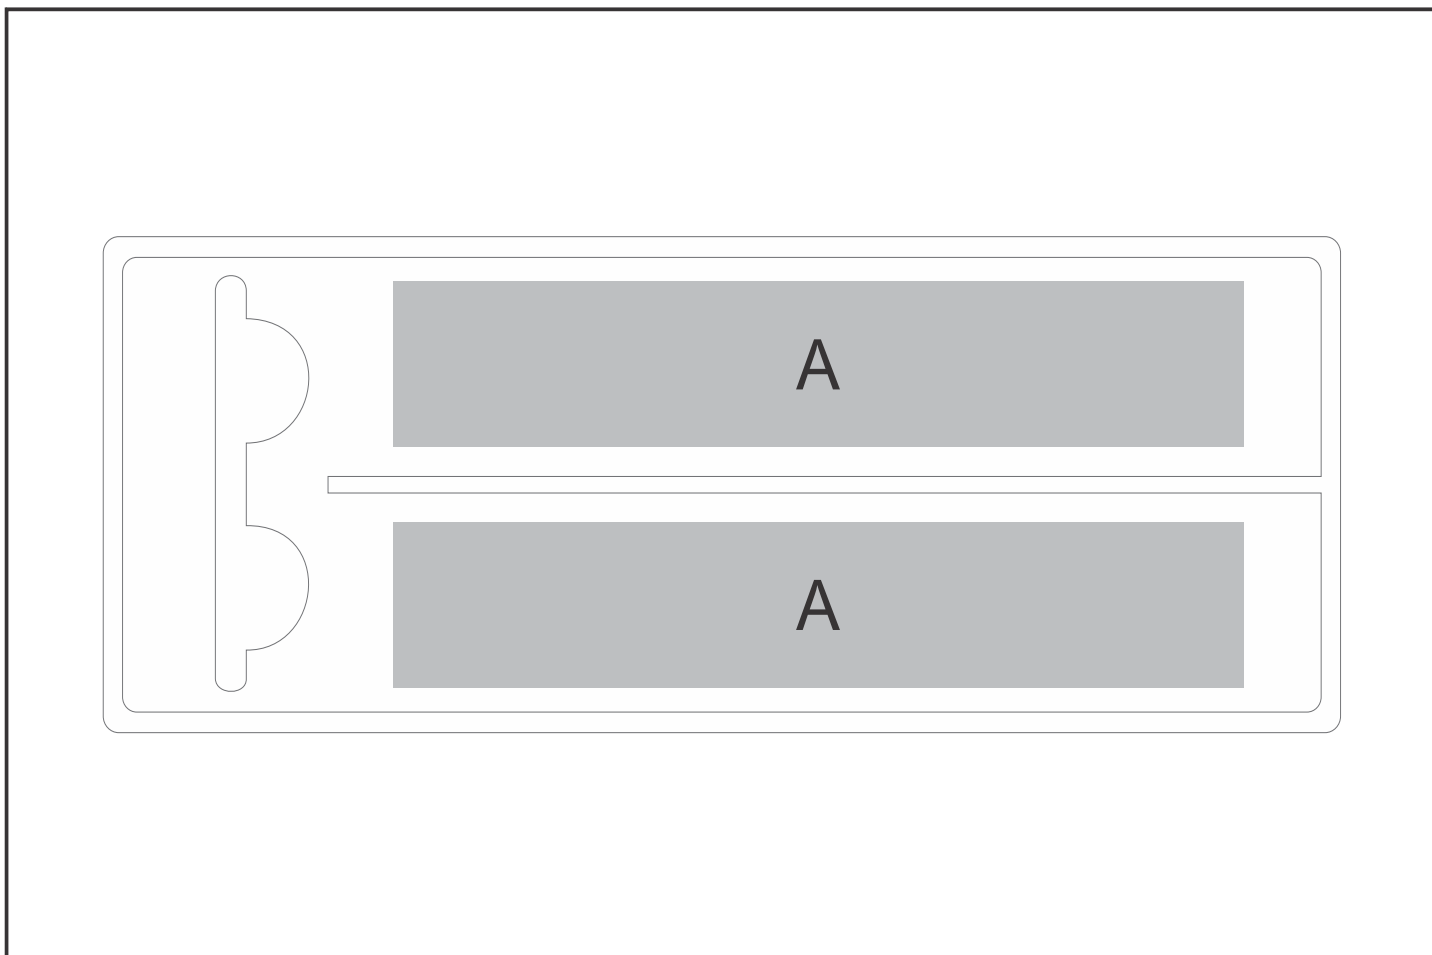

POUCH-2210

Altitude Marvin Double Pen Pouch (Excludes Pen)

Need to know:

Branding Options:

Position	Branding Method (Branding Code)	No. of Colours	Dimension
A	Screen Print (SA)	1 Colour	100mm wide x 20mm high