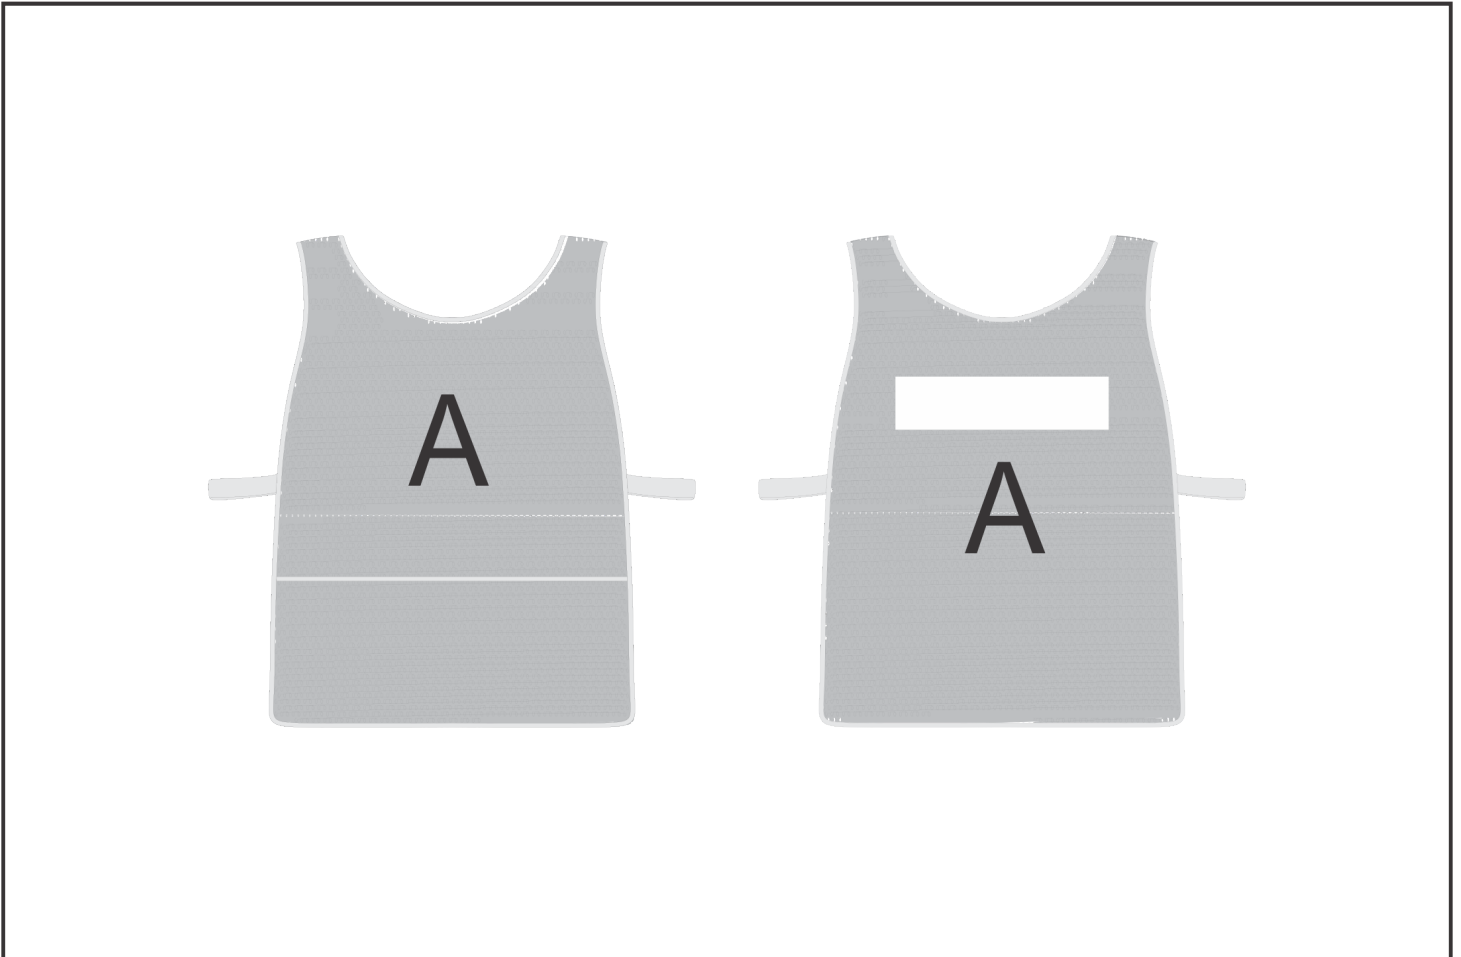

SA-HP-13-G-SW-0

Hoppla Jackal Caddy Bib with PVC Name Sleeve-White

Need to know:

- Includes 1-Position Sublimation (setup fees apply)

- Please Note: We cannot guarantee 100% logo Alignment on all Brandable Panels.

Branding Options:

Position	Branding Method (Branding Code)	No. of Colours	Dimension
A	Custom Sublimation A (CPSUB-A)	Full Colour	510mm wide x 1490mm high
B	Bespoke CMT - 1 (BSP-CMT)	N/A	-1mm wide x -1mm high