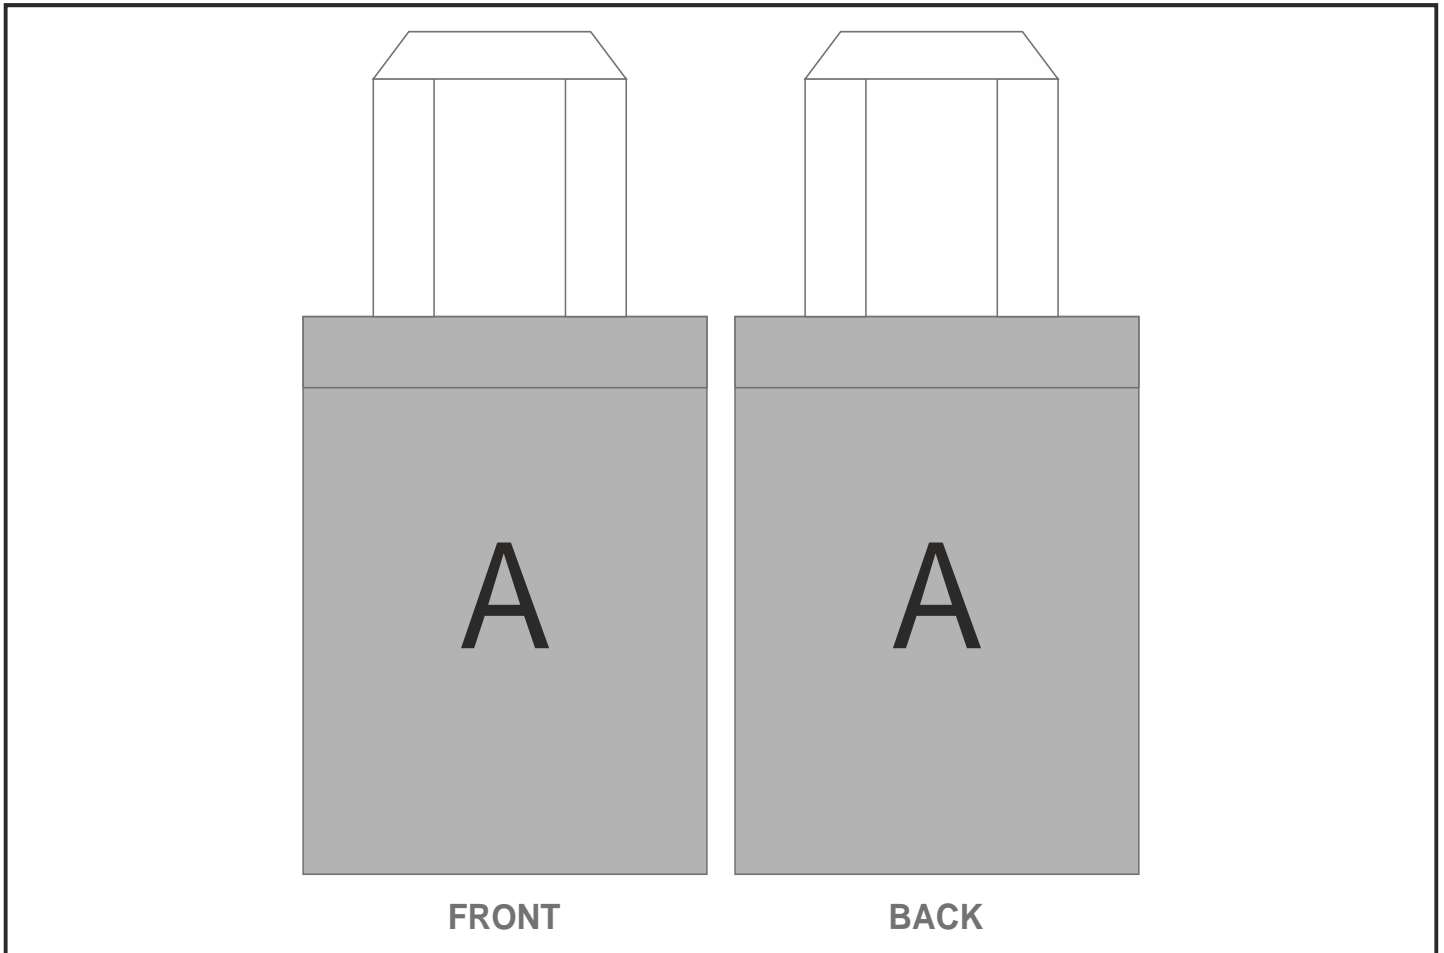

SA-HP-20-G

Hoppla Greenset Polyester Sand Bag

Need to know:

- Includes 1-Position Sublimation (setup fees apply)
- Please Note: We cannot guarantee 100% logo Alignment on all Brandable Panels.

Branding Options:

Position	Branding Method (Branding Code)	No. of Colours	Dimension
A	Custom Sublimation A (CPSUB-A)	Full Colour	240mm wide x 548.7mm high