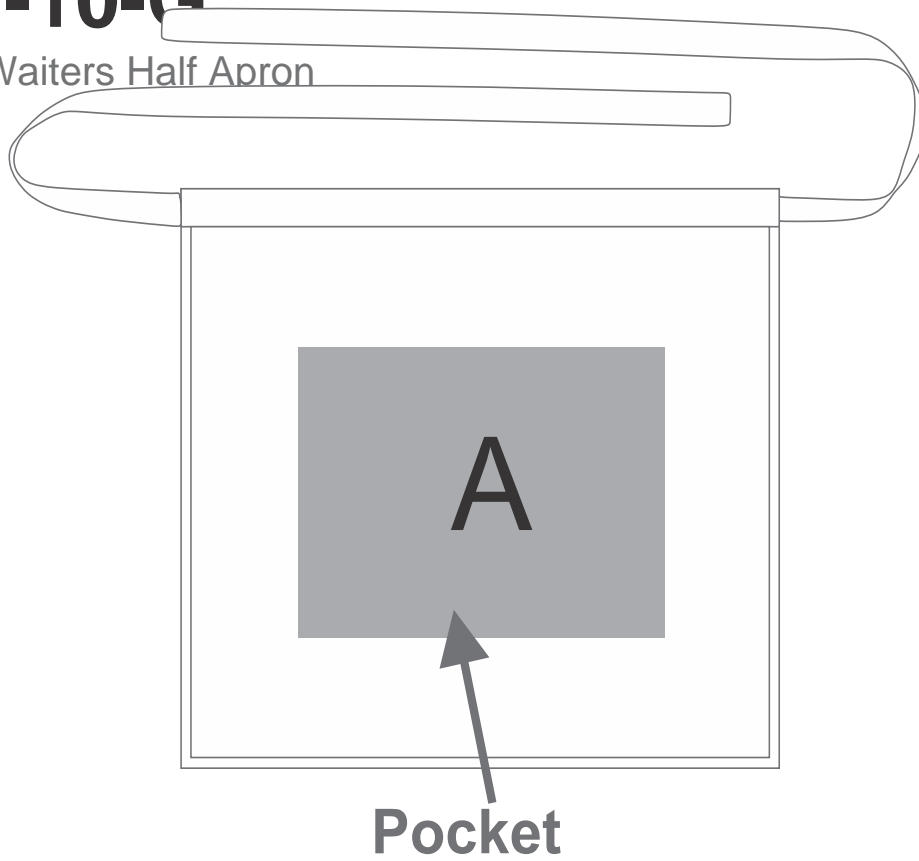

SG-HP-10-G

PPS Hoppla Waiters Half Apron

Need to know:

- Includes 1-Position Sublimation (setup fees apply)

- Please Note: We cannot guarantee 100% logo Alignment on all Brandable Panels.

Branding Options:

Position	Branding Method (Branding Code)	No. of Colours	Dimension
A	Custom Sublimation A (CPSUB-A)	Full Colour	322mm wide x 244mm high