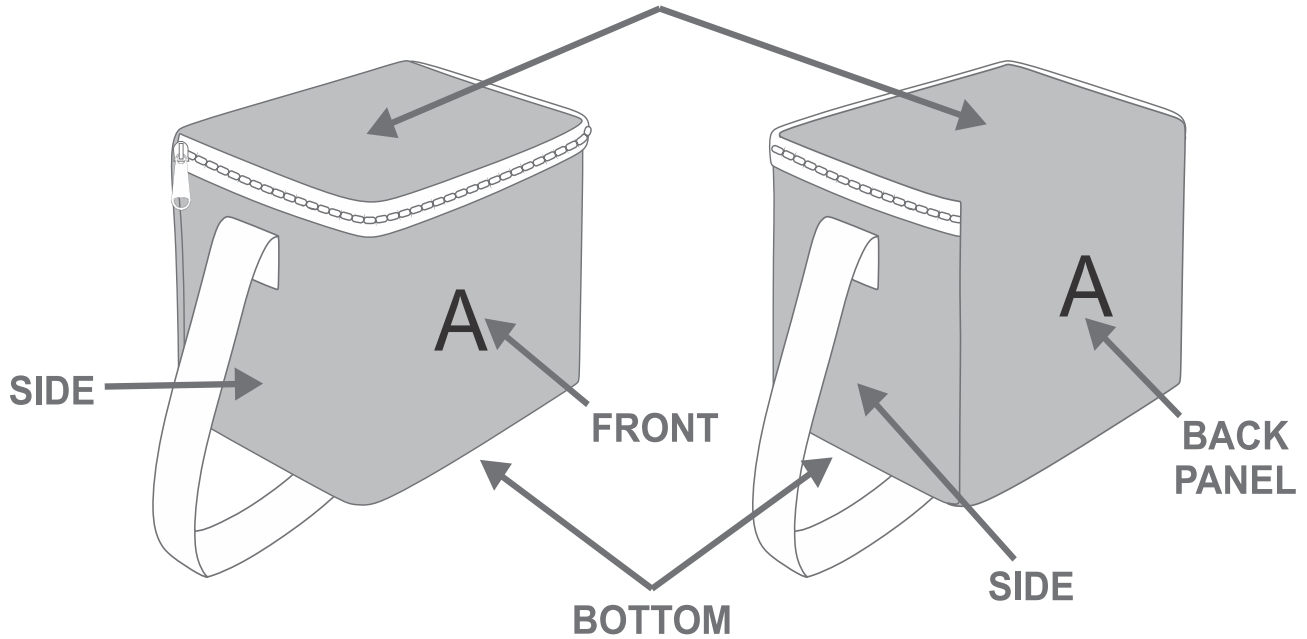

SG-HP-102-G

PPS Hoppla Ontario RPET Stitch-Bond 6 Can Cooler

LID PANEL

Need to know:

Includes 1-Position Sublimation (setup fees apply)

- Please Note: We cannot guarantee 100% logo Alignment on all Brandable Panels.

Branding Options:

Position	Branding Method (Branding Code)	No. of Colours	Dimension
A	Custom Sublimation A (CPSUB-A)	Full Colour	499mm wide x 662mm high