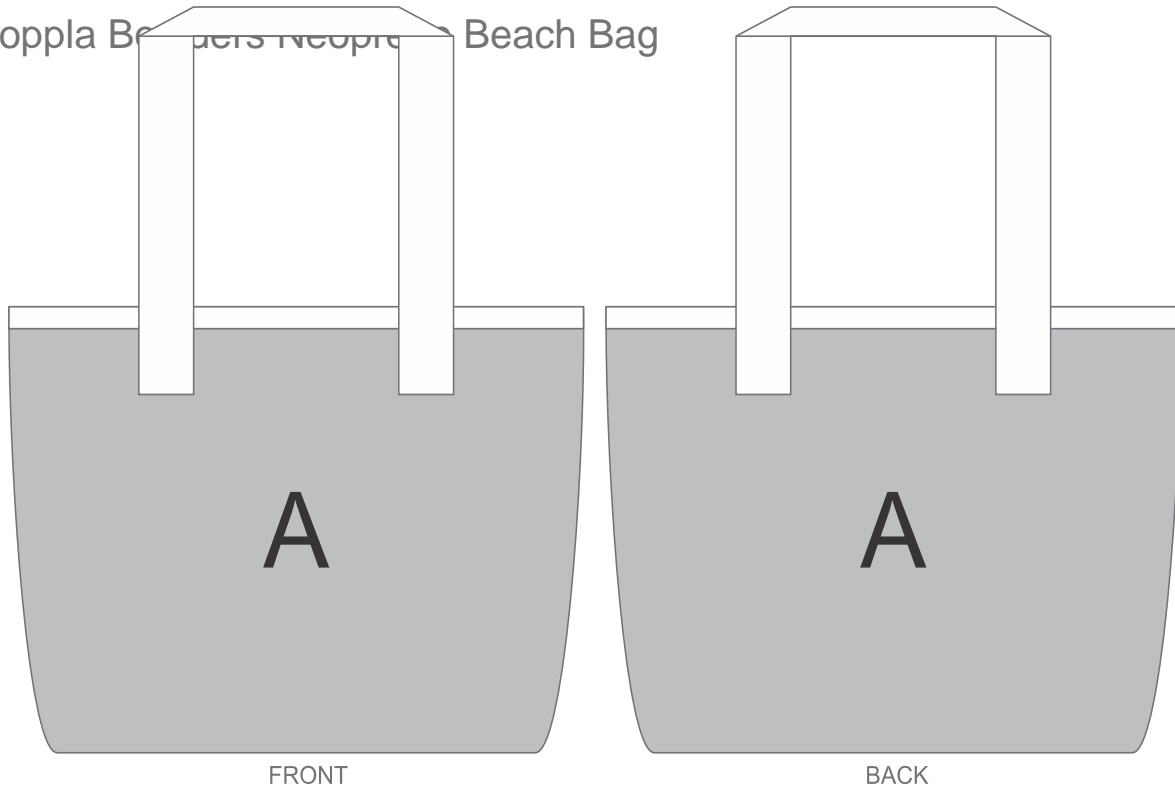

SG-HP-110-G

PPS Hoppla Beach Bags neoprene Beach Bag

Need to know:

Includes 1-Position Sublimation (setup fees apply)

- Please Note: We cannot guarantee 100% logo Alignment on all Brandable Panels.

- NB: Please note that Neoprene material is not conducive to having predominantly white back grounds due to the print transferring nature of the fabric and process used to complete the print. We always advise to have a background colour within the design as this mitigates the chances of material blemishes and ghosting of print.

Branding Options:

Position	Branding Method (Branding Code)	No. of Colours	Dimension
A	Custom Sublimation A (CPSUB-A)	Full Colour	1347mm wide x 550mm high