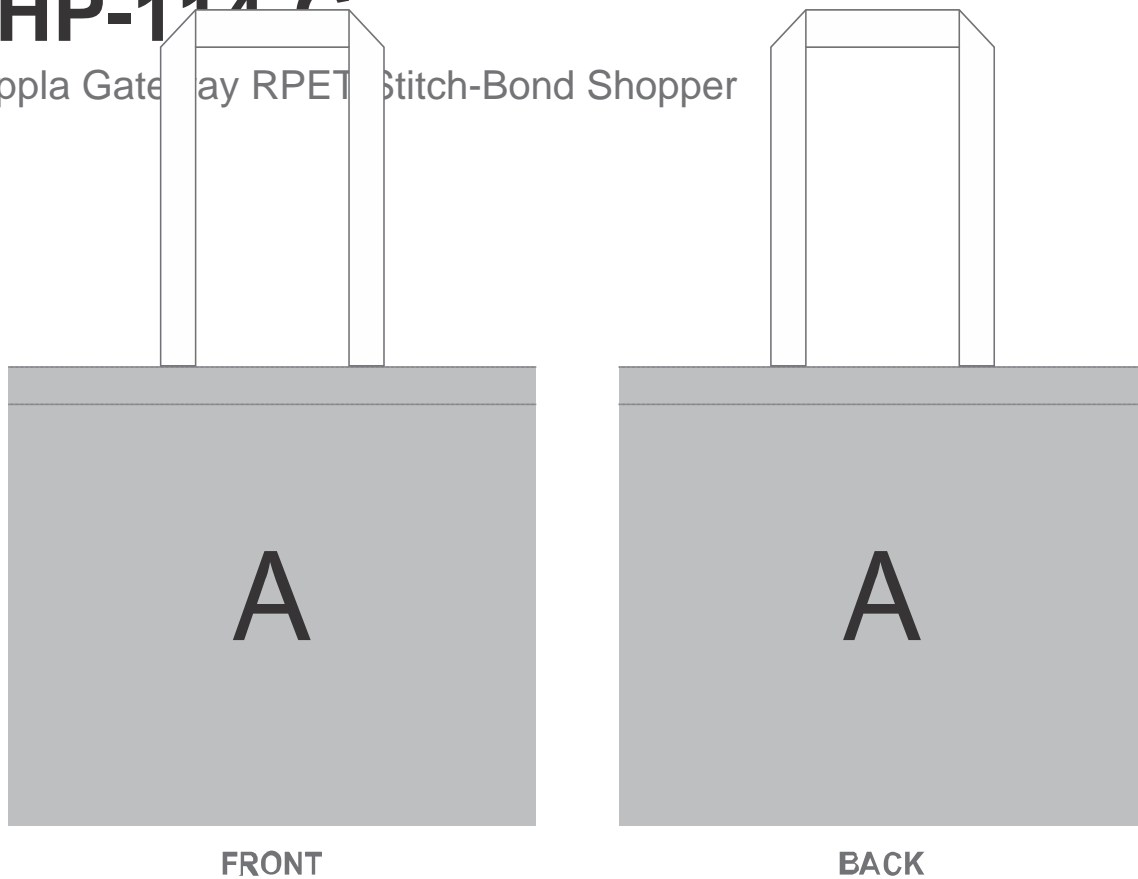

# SG-HP-111 C

PPS Hoppla Gateway RPET Stitch-Bond Shopper

## Need to know:

Includes 1-Position Sublimation (setup fees apply)

- Please Note: We cannot guarantee 100% logo Alignment on all Brandable Panels.

## Branding Options:

Position	Branding Method (Branding Code)	No. of Colours	Dimension
A	Custom Sublimation A (CPSUB-A)	Full Colour	1072mm wide x 876mm high