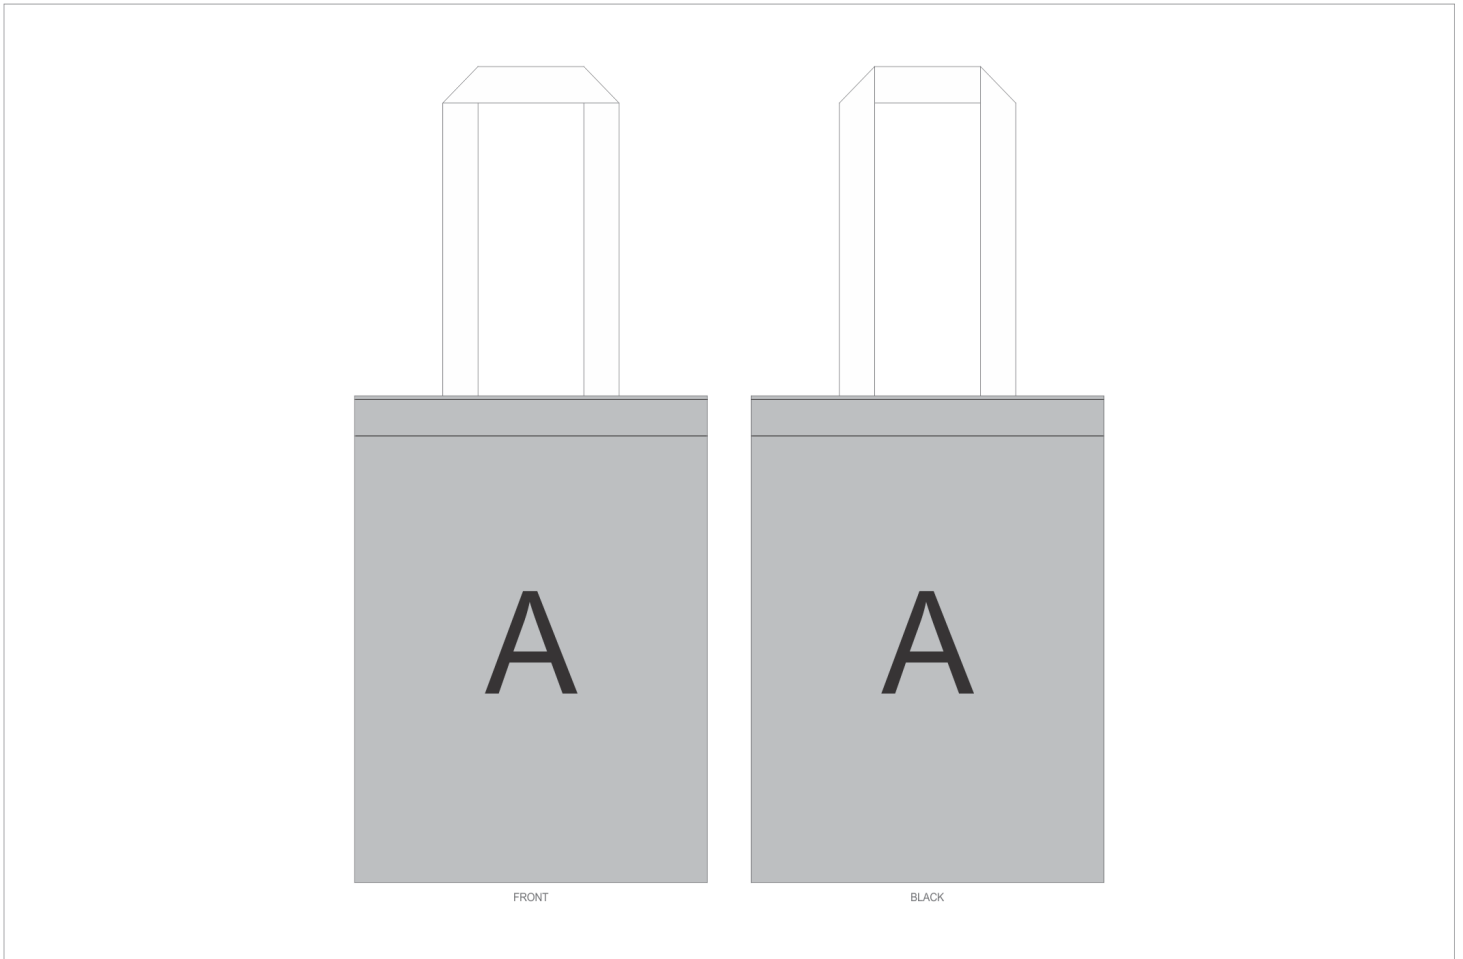

SG-HP-115-G

PPS Hoppla Eden RPET Stitch-Bond Shopper

Need to know:

Includes 1-Position Sublimation (setup fees apply)

- Please Note: We cannot guarantee 100% logo Alignment on all Brandable Panels.

Branding Options:

Position	Branding Method (Branding Code)	No. of Colours	Dimension
A	Custom Sublimation A (CPSUB-A)	Full Colour	356mm wide x 920mm high