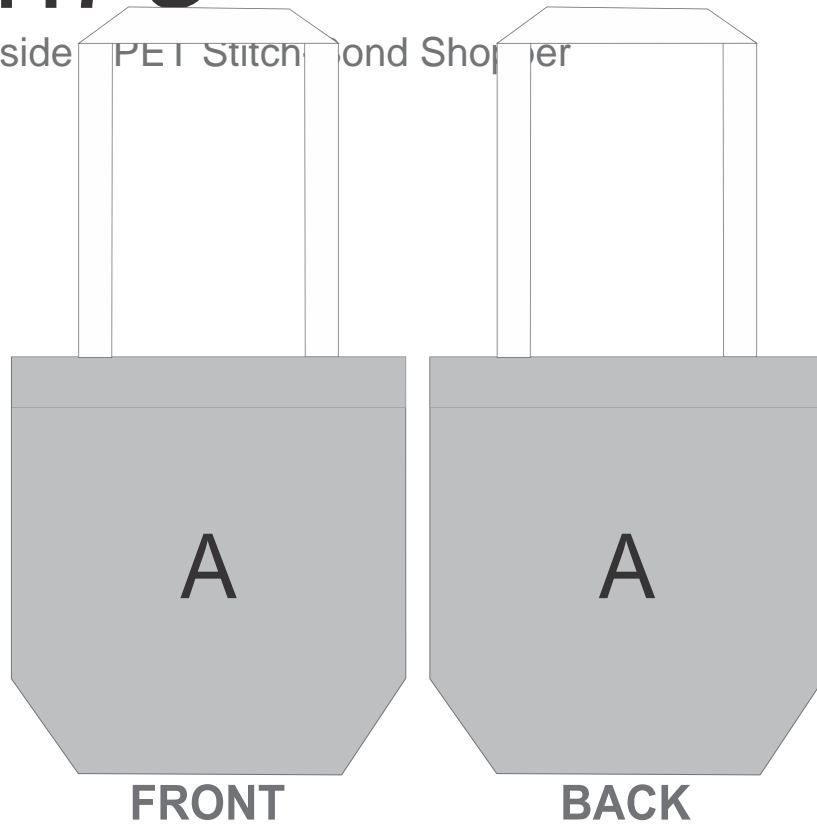

SG-HP-117-G

PPS Hoppla Bayside PET Stitch and Shopper

Need to know:

Includes 1-Position Sublimation (setup fees apply)

- Please Note: We cannot guarantee 100% logo Alignment on all Brandable Panels.

Branding Options:

Position	Branding Method (Branding Code)	No. of Colours	Dimension
A	Custom Sublimation A (CPSUB-A)	Full Colour	309mm wide x 719mm high