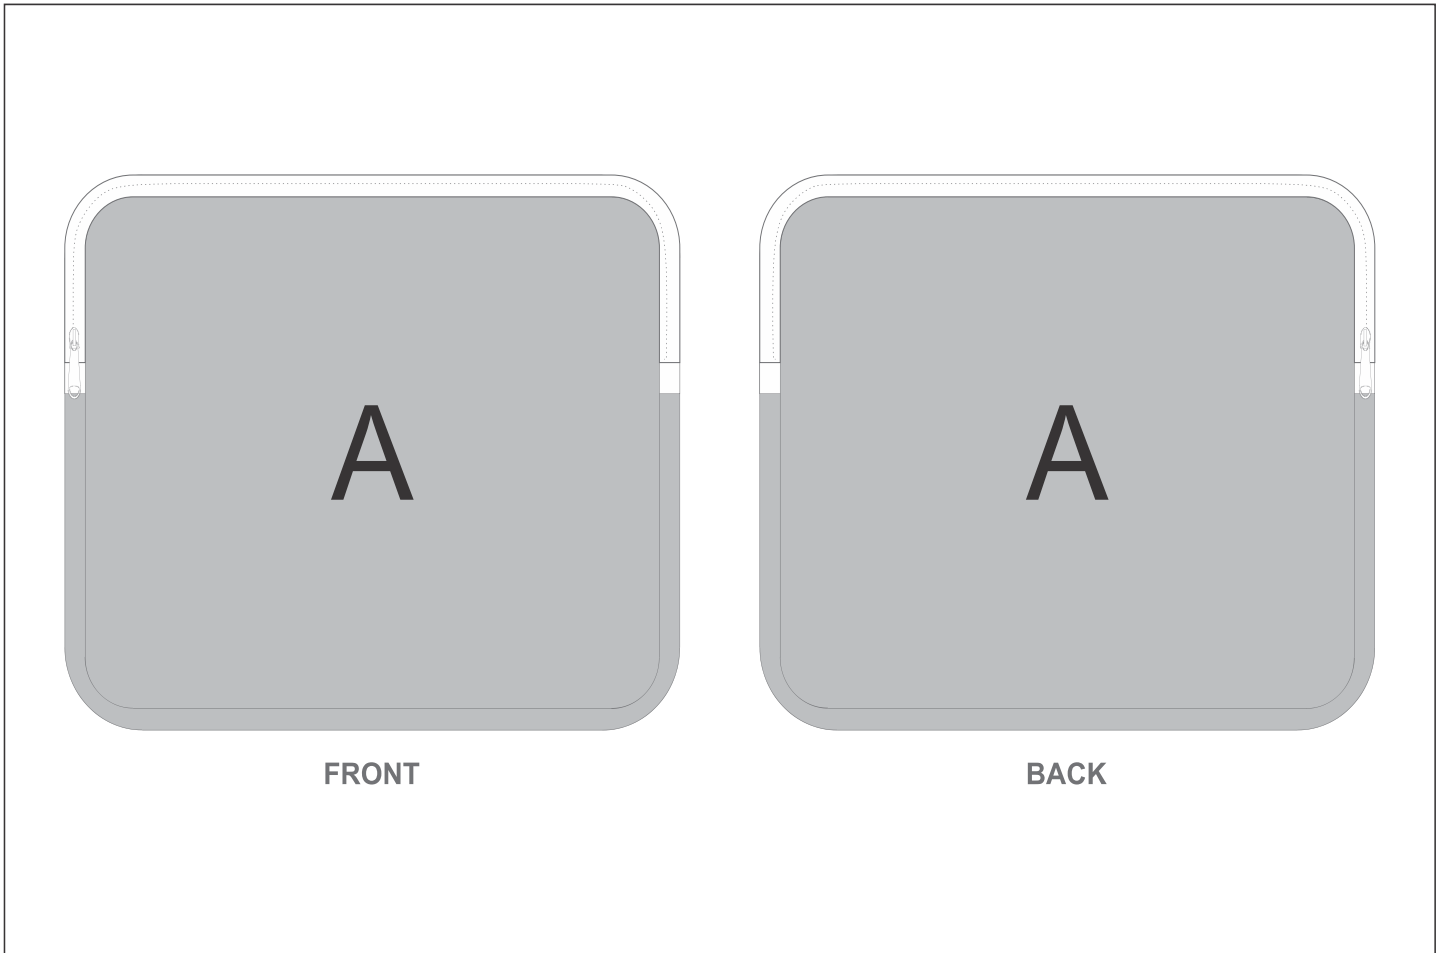

# SG-HP-118-G

PPS Hoppla Domain Neoprene Tablet Sleeve

## Need to know:

Includes 1-Position Sublimation (setup fees apply)

- Please Note: We cannot guarantee 100% logo Alignment on all Brandable Panels.

## Branding Options:

Position	Branding Method (Branding Code)	No. of Colours	Dimension
A	Custom Sublimation A (CPSUB-A)	Full Colour	640mm wide x 306.7mm high