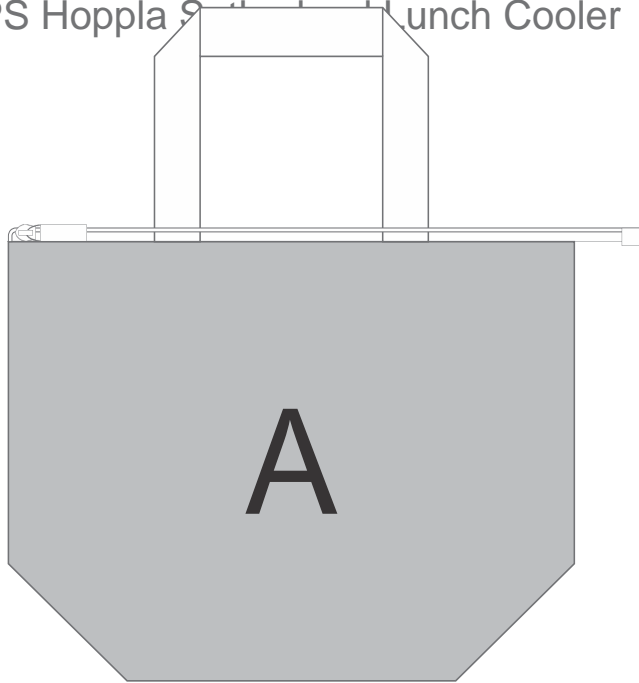

# SG-HP-119-G

PPS Hoppla Soft Shell Lunch Cooler

**FRONT**

**BACK**

## **Need to know:**

Includes 1-Position Sublimation (setup fees apply)

- Please Note: We cannot guarantee 100% logo Alignment on all Brandable Panels.

## **Branding Options:**

Position	Branding Method (Branding Code)	No. of Colours	Dimension
A	Custom Sublimation A (CPSUB-A)	Full Colour	359mm wide x 619mm high