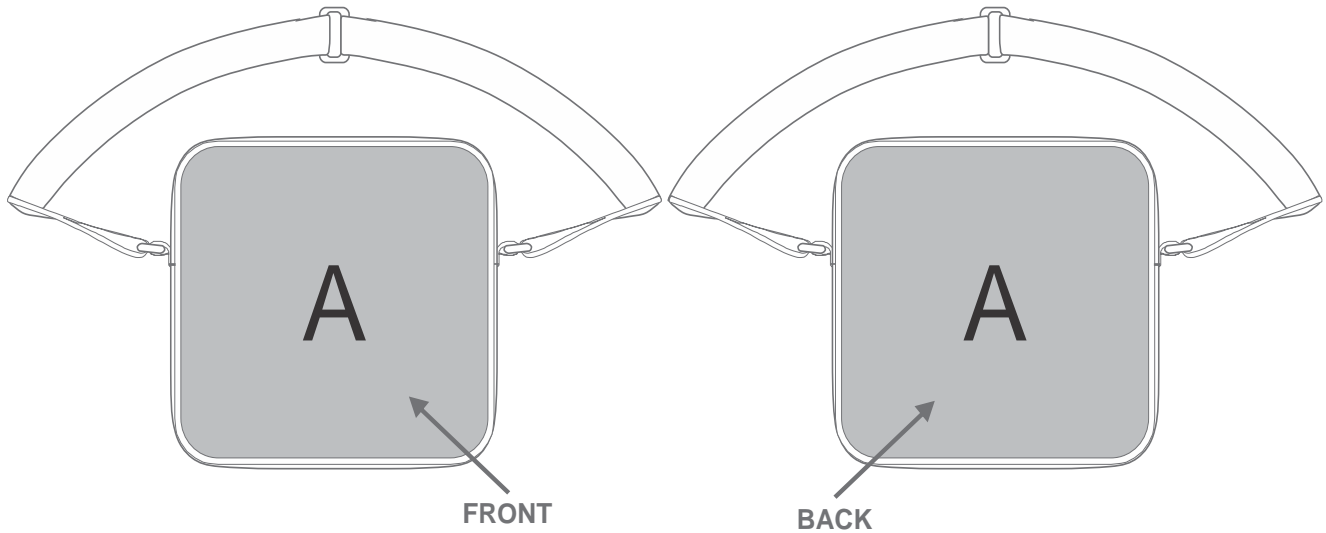

SG-HP-126-G

PPS Sample Hoppla Cruise Crossbody Bag

Need to know:

Includes 1-Position Sublimation (setup fees apply)

- Please Note: We cannot guarantee 100% logo Alignment on all Brandable Panels.

Branding Options:

Position	Branding Method (Branding Code)	No. of Colours	Dimension
A	Custom Sublimation A (CPSUB-A)	Full Colour	487mm wide x 247mm high