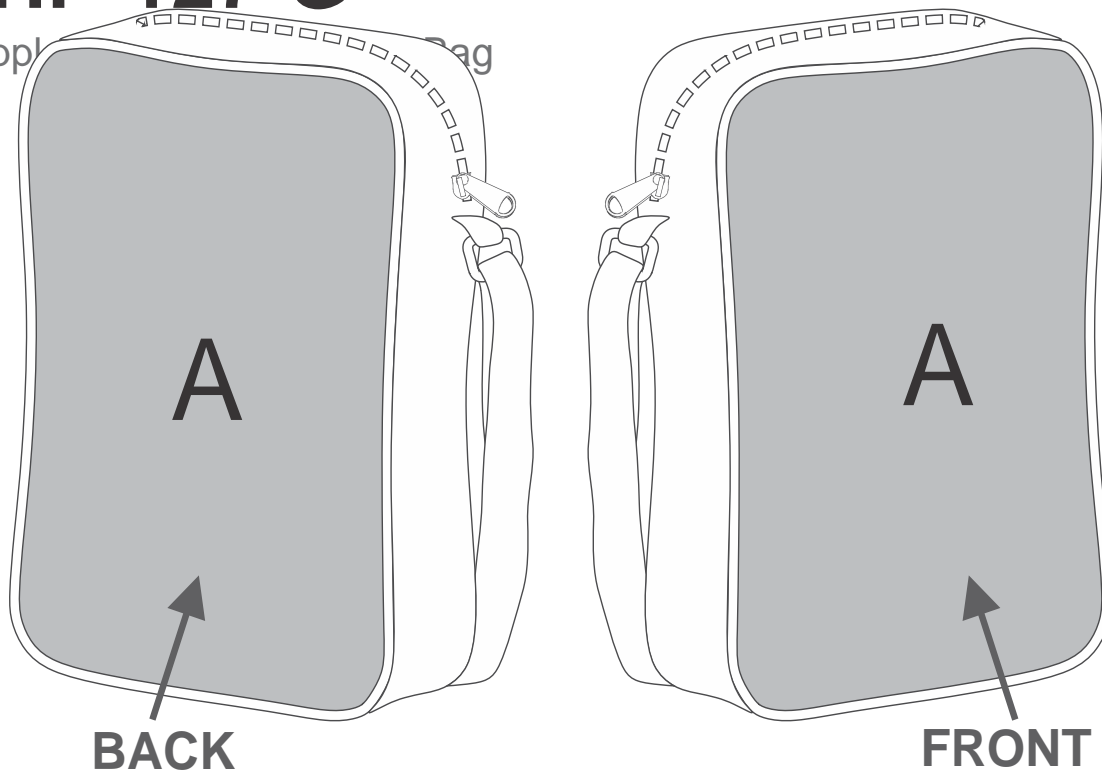

SG-HP-127-G

PPS Hopp

Need to know:

Includes 1-Position Sublimation (setup fees apply)

- Please Note: We cannot guarantee 100% logo Alignment on all Brandable Panels.

Branding Options:

Position	Branding Method (Branding Code)	No. of Colours	Dimension
A	Custom Sublimation A (CPSUB-A)	Full Colour	432mm wide x 280mm high