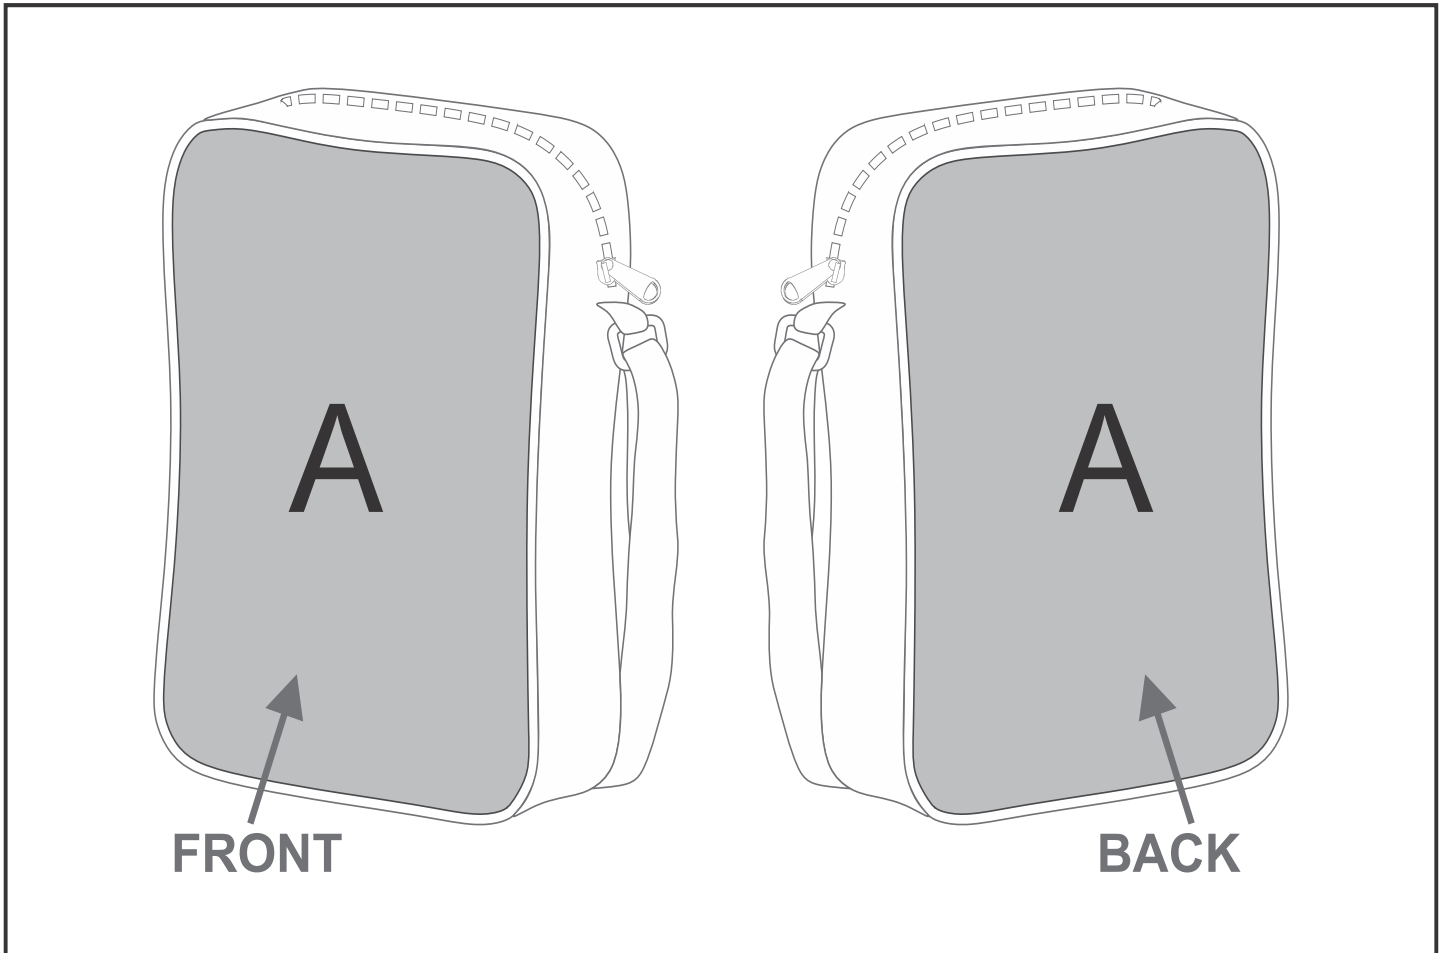

SG-HP-128-G

PPS Hoppla A4 Crossbody Seminar Bag

Need to know:

Includes 1-Position Sublimation (setup fees apply)

- Please Note: We cannot guarantee 100% logo Alignment on all Brandable Panels.

Branding Options:

Position	Branding Method (Branding Code)	No. of Colours	Dimension
A	Custom Sublimation A (CPSUB-A)	Full Colour	559mm wide x 348mm high