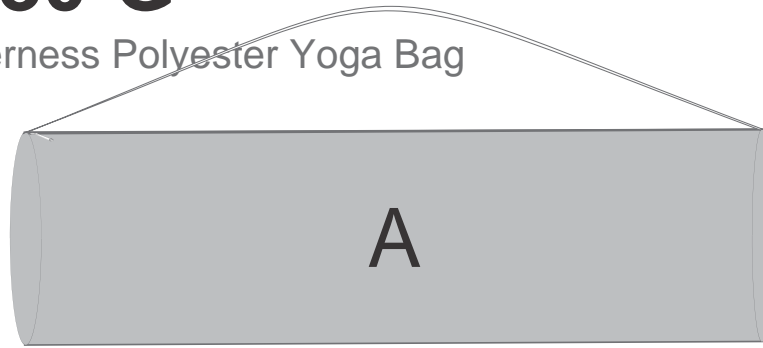

SG-HP-130-G

PPS Hoppla Wilderness Polyester Yoga Bag

FRONT

BACK

Need to know:

- Includes 1-Position Sublimation (setup fees apply)

- Please Note: We cannot guarantee 100% logo Alignment on all Brandable Panels.

Branding Options:

Position	Branding Method (Branding Code)	No. of Colours	Dimension
A	Custom Sublimation A (CPSUB-A)	Full Colour	1059mm wide x 540mm high