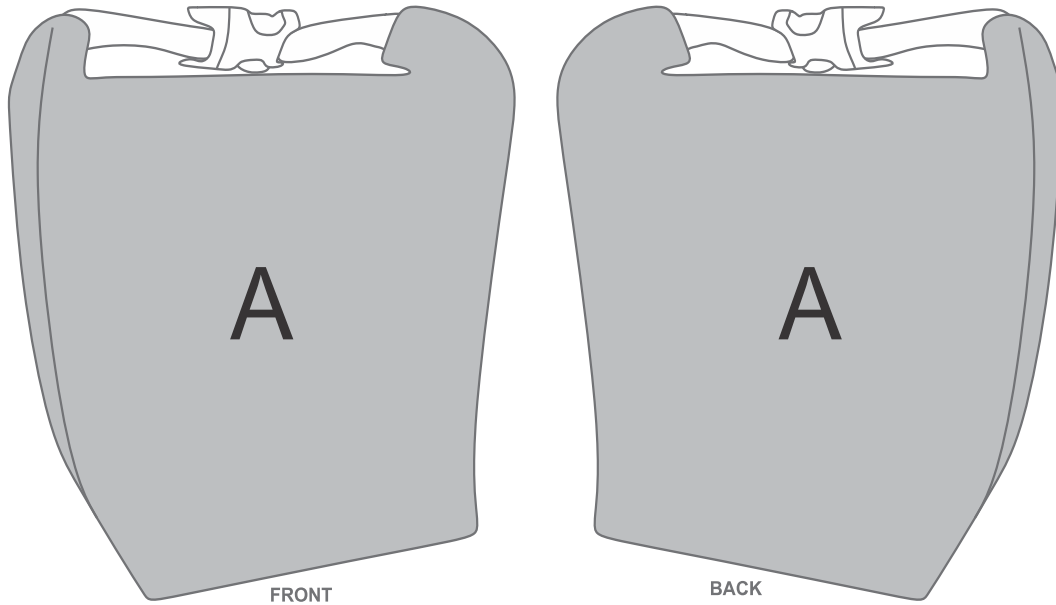

SG-HP-135-G

PPS Hoppla Protea Polyester Lunch Cooler

Need to know:

- Includes 1-Position Sublimation (setup fees apply)

- Please Note: We cannot guarantee 100% logo Alignment on all Brandable Panels.

Branding Options:

Position	Branding Method (Branding Code)	No. of Colours	Dimension
A	Custom Sublimation A (CPSUB-A)	Full Colour	405mm wide x 875mm high