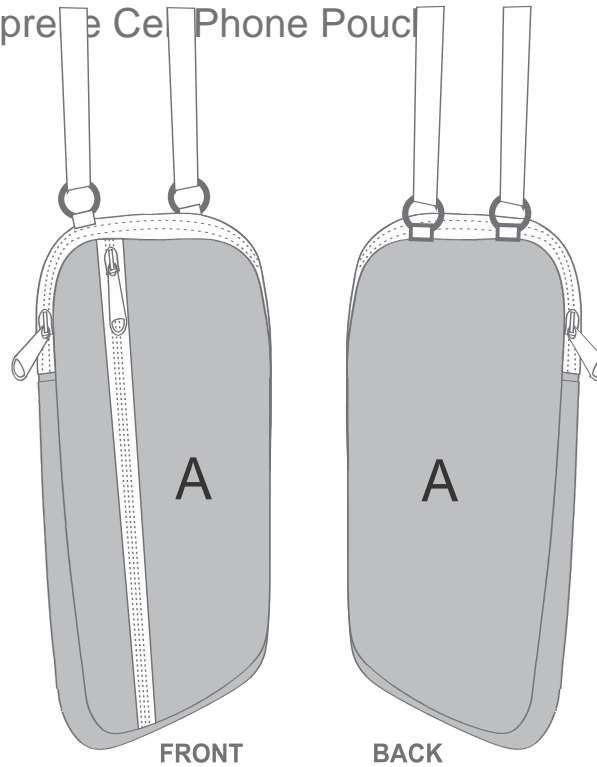

# SG-HP-136-G

PPS Hoppla Paarl Neoprene Cell Phone Pouch

## Need to know:

- Includes 1-Position Sublimation (setup fees apply)

- **Please Note:** We cannot guarantee 100% logo Alignment on all Brandable Panels.

- **NB:** Please note that Neoprene material is not conducive to having predominantly white back grounds due to the print transferring nature of the fabric and process used to complete the print. We always advise to have a background colour within the design as this mitigates the chances of material blemishes and ghosting of print.

## Branding Options:

Position	Branding Method (Branding Code)	No. of Colours	Dimension
A	Custom Sublimation A (CPSUB-A)	Full Colour	284mm wide x 203mm high