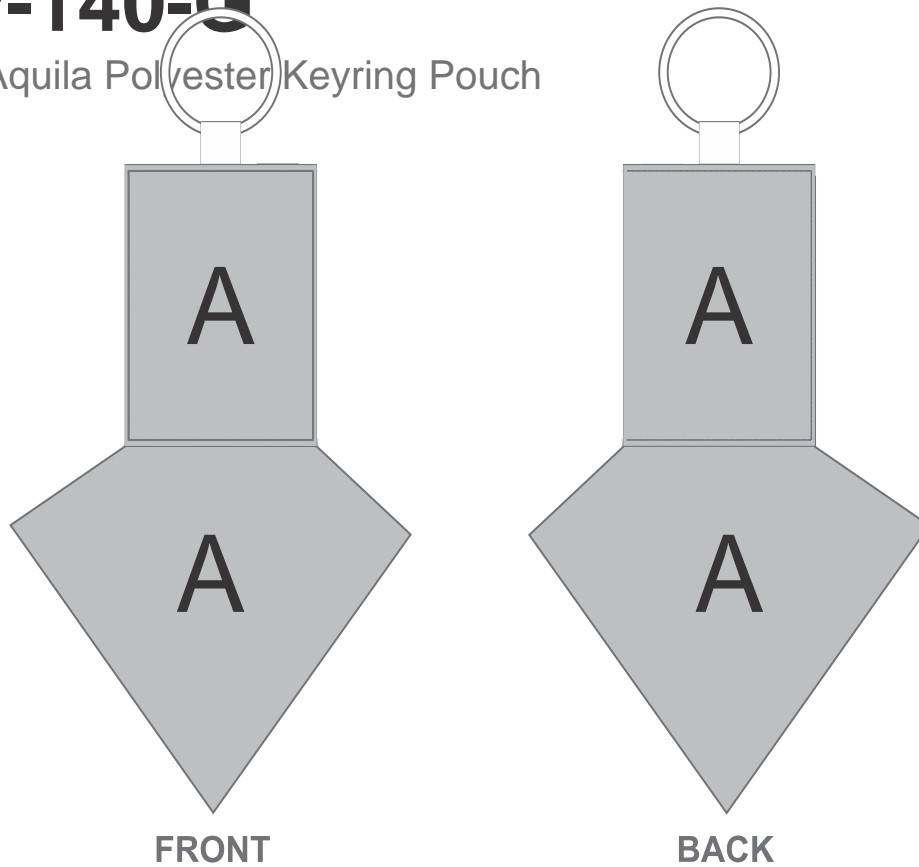

SG-HP-140-G

PPS Hoppla Aquila Polyester Keyring Pouch

Need to know:

- Includes 1-Position Sublimation (setup fees apply)

- Please Note: We cannot guarantee 100% logo Alignment on all Brandable Panels.

Branding Options:

Position	Branding Method (Branding Code)	No. of Colours	Dimension
A	Custom Sublimation A (CPSUB-A)	Full Colour	150mm wide x 247mm high