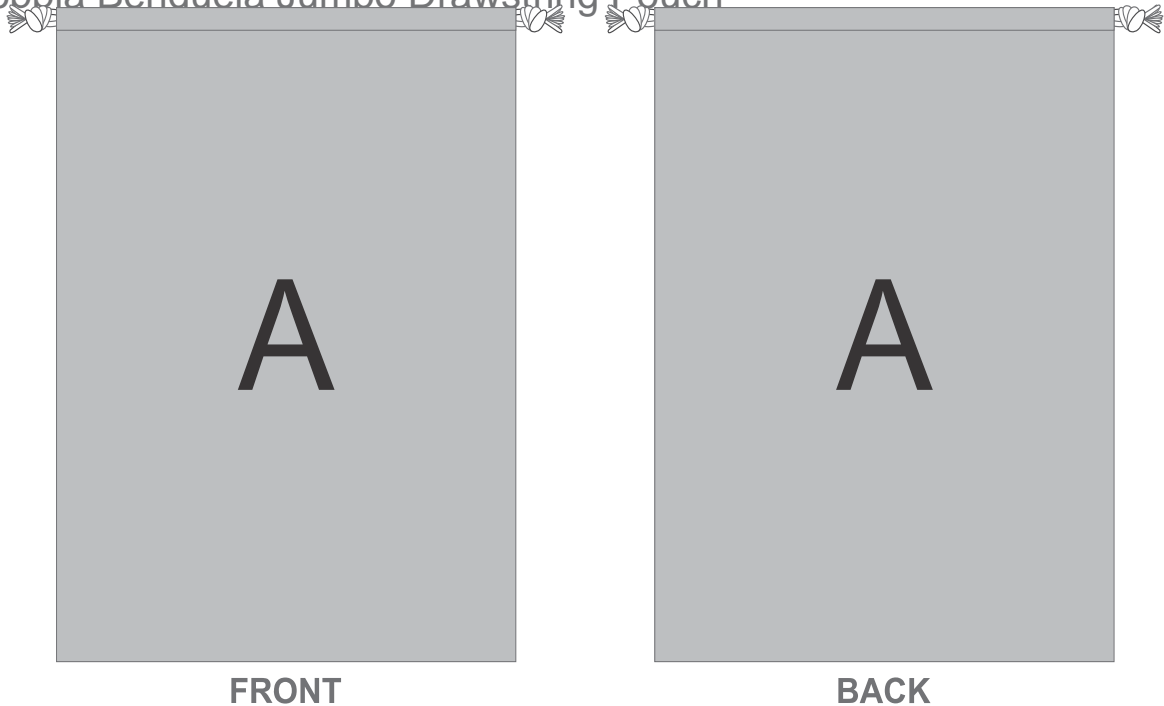

SG-HP-146-G

PPS Hoopla Benquela Jumbo Drawstring Pouch

Need to know:

- Includes 1-Position Sublimation (setup fees apply)

- Please Note: We cannot guarantee 100% logo Alignment on all Brandable Panels.

Branding Options:

Position	Branding Method (Branding Code)	No. of Colours	Dimension
A	Custom Sublimation A (CPSUB-A)	Full Colour	360mm wide x 920mm high