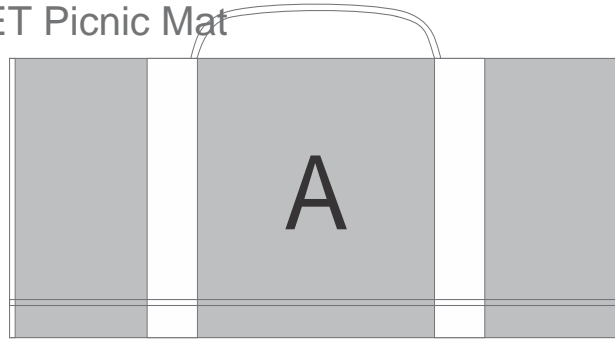

SG-HP-150-G

PPS Hoppla Ivory RPET Picnic Mat

FRONT