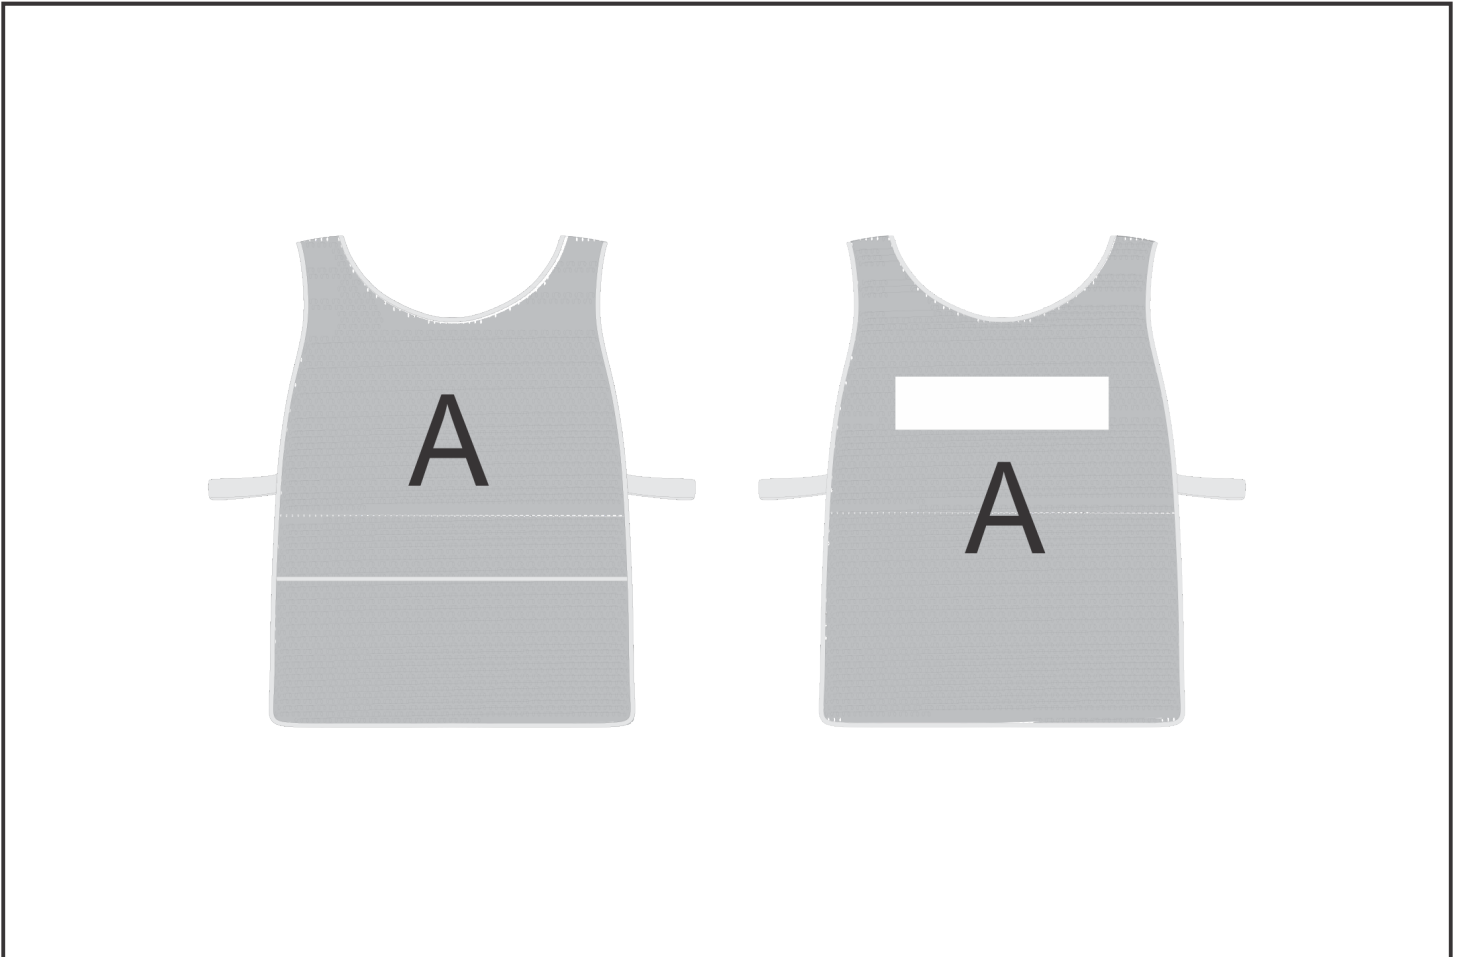

SG-HP-151-G-SW-0

PPS Hoppla Jackal Caddy Bib with PVC Name Sleeve

Need to know:

- Includes 1-Position Sublimation (setup fees apply)

- Please Note: We cannot guarantee 100% logo Alignment on all Brandable Panels.

Branding Options:

Position	Branding Method (Branding Code)	No. of Colours	Dimension
A	Custom Sublimation A (CPSUB-A)	Full Colour	510mm wide x 1490mm high
B	Bespoke CMT - 1 (BSP-CMT)	N/A	-1mm wide x -1mm high