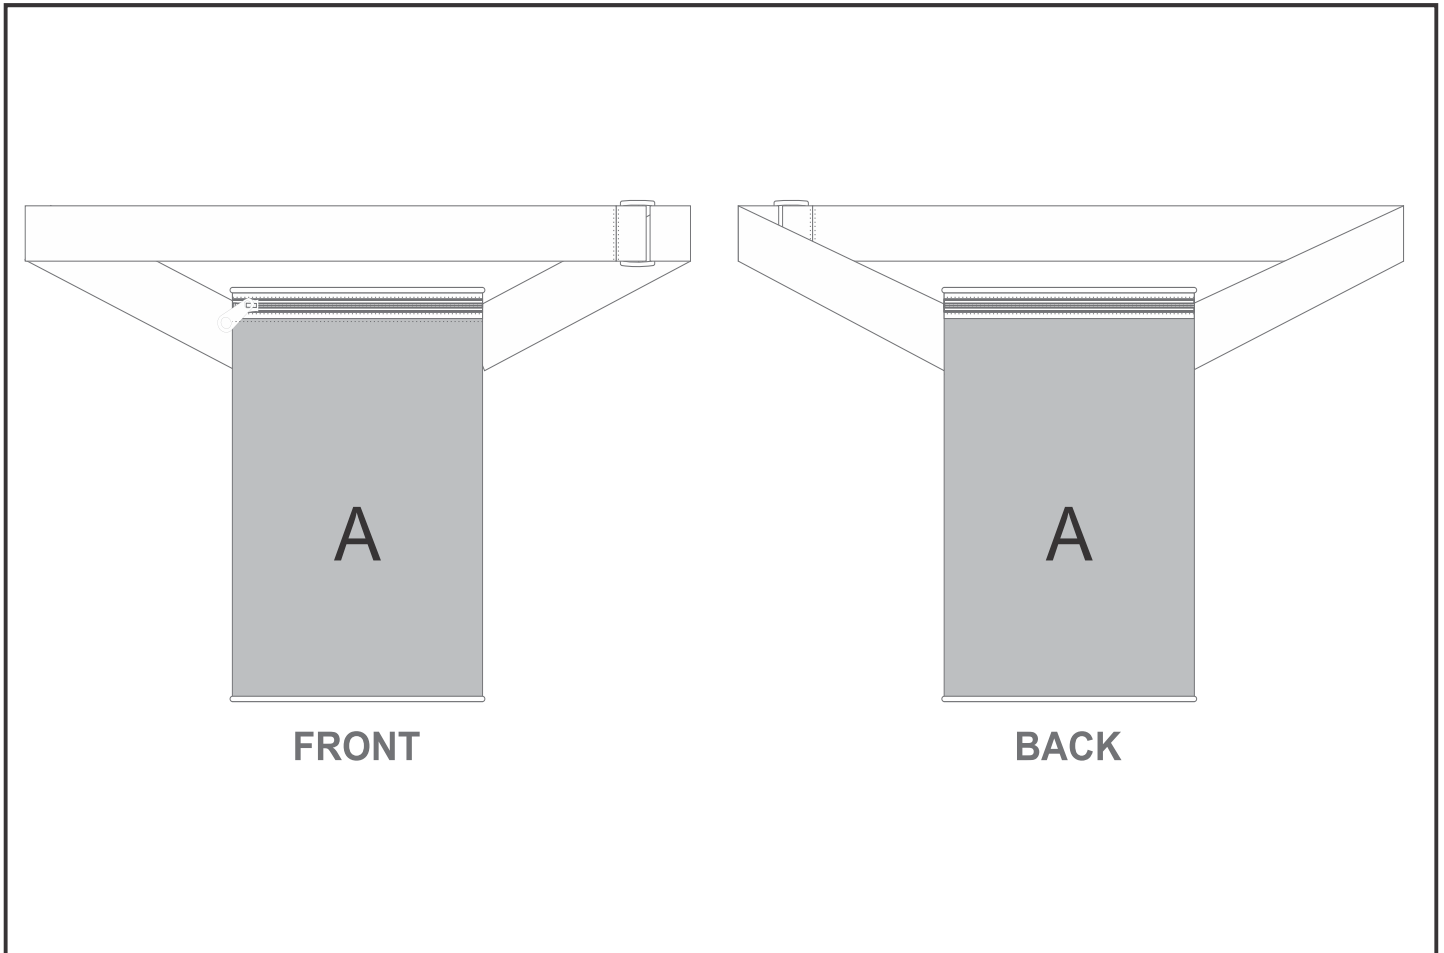

SG-HP-155-G

PPS Hoppla Addo Barrel Cooler Bag

Need to know:

- Please Note: We cannot guarantee 100% logo Alignment on all Brandable Panels.

Branding Options:

Position	Branding Method (Branding Code)	No. of Colours	Dimension
A	Custom Sublimation A (CPSUB-A)	Full Colour	640mm wide x 260mm high