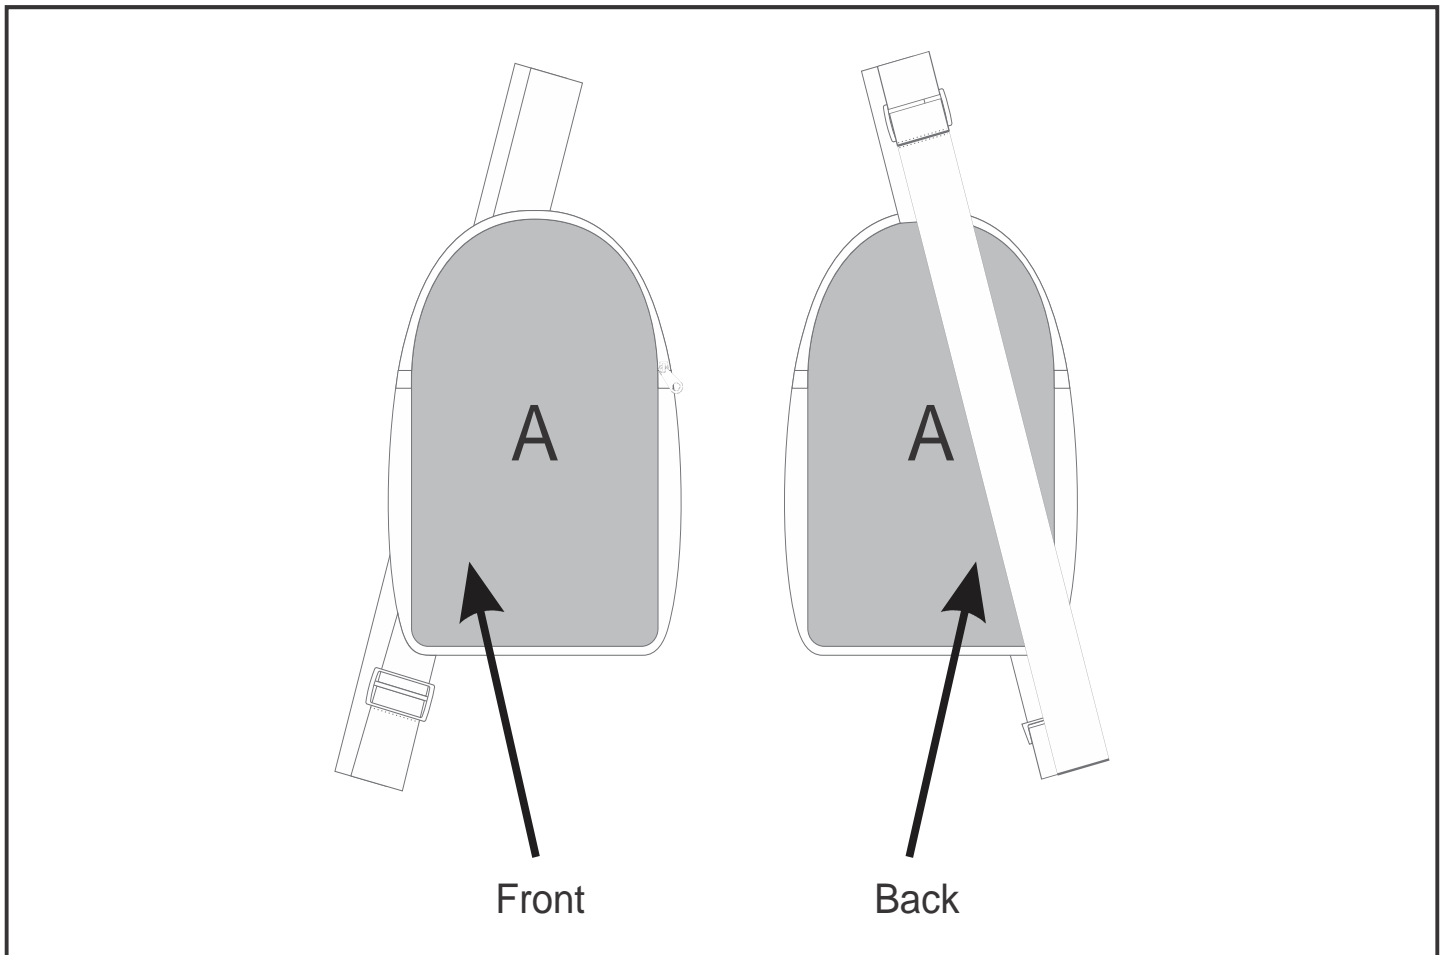

SG-HP-158-G

PPS Hoppla Golden Mile Neoprene Cross Body Bag

Need to know:

- Includes 1-Position Sublimation (setup fees apply)
- Please Note: We cannot guarantee 100% logo Alignment on all Brandable Panels.

Branding Options:

Position	Branding Method (Branding Code)	No. of Colours	Dimension
A	Custom Sublimation A (CPSUB-A)	Full Colour	462mm wide x 462mm high